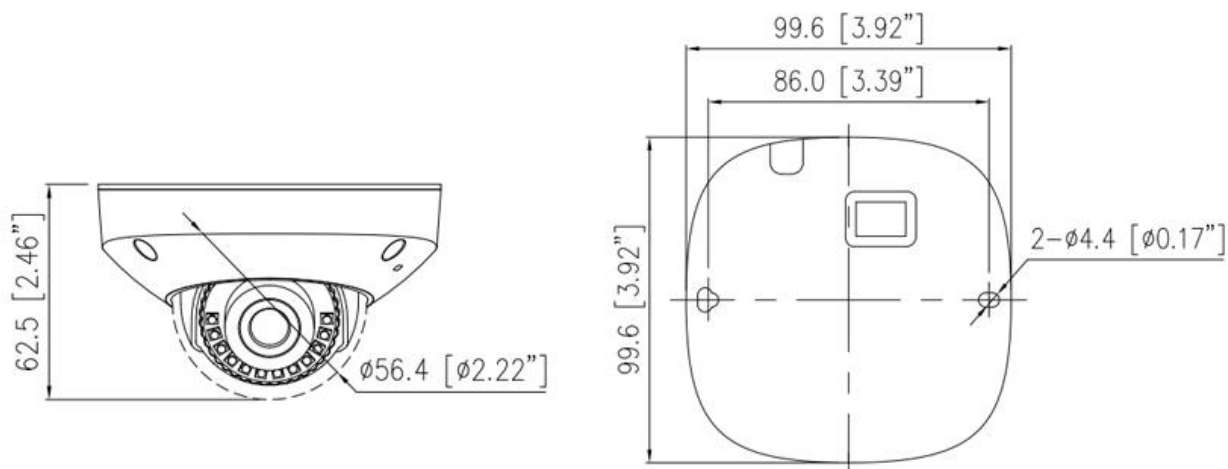

## Key Features

- 1/1.8" STARVIS™ CMOS
- Max. 8MP(3840×2160) @25/30fps resolution
- 2.8 mm / 4 mm fixed lens optional
- Support face, human, vehicle detection and capture
- Intelligent analysis: intrusion, single / double line crossing, loitering, wrong-way detection, illegal parking, smart motion detection, and people counting
- True WDR, 3D DNR, ROI, Defog, HLC
- Smart IR distance up to 30 m
- Built-in microphone, 1/1 audio input/output, 1/1 alarm input/output
- Built-in micro SD card slot (up to 1 TB)
- Internal termination

# Specification

Camera				
Image Sensor	1/1.8" Progressive Scan CMOS			
Max. Resolution	8MP, 3840(H) × 2160(V)			
Electronic Shutter	Auto/Manual, 1/5 to 1/20,000s			
Min. illumination	Color: 0.005 Lux @ (F1.6, AGC ON) , B/W: 0 Lux with IR			
Day & Night	Auto (ICR)			
Wide Dynamic Range	True WDR			
Angle Adjustment	Pan: ±45°, Tilt: 0° to 72°, Rotation: 0° to 360°			
Lens				
Lens Type	Fixed lens, Fixed focal			
Iris	Fixed Iris			
Focal Length	2.8 mm, 4 mm optional			
Max. Aperture	F1.6			
Field of View (FOV)	2.8 mm: - H: 110.5°, V: 56.5° 4 mm: - H: 88.4°, V: 50°			
DORI Distance				
Lens	Detect	Observe	Recognize	Identify
2.8 mm	89.7 m (294.3 ft)	35.9 m (117.8 ft)	17.9 m (58.7 ft)	9 m (29.5 ft)
4 mm	100 m (328.1 ft)	40 m (131.2 ft)	20 m (65.6 ft)	10 m (32.8 ft)
DORI (Detect, Observe, Recognize, and Identify) is a standard system (EN-62676-4) for defining the ability of a person viewing the video to distinguish persons or objects within a covered area. The numbers in this table do not reflect intelligent function distances.				
Illuminator				
Illuminator Type	IR			
Illumination Distance	Up to 30 m (98.4 ft)			
Illumination On/Off Control	Auto/Manual			
IR wavelength	850 nm			
Intelligent Analytics				
Multi-Object Detection	Supports face, human, vehicle detection and capture. Supports multiple frame modes: Full Frame, Four-corner Frame, and Mosaic.			

## Dimensions (mm)