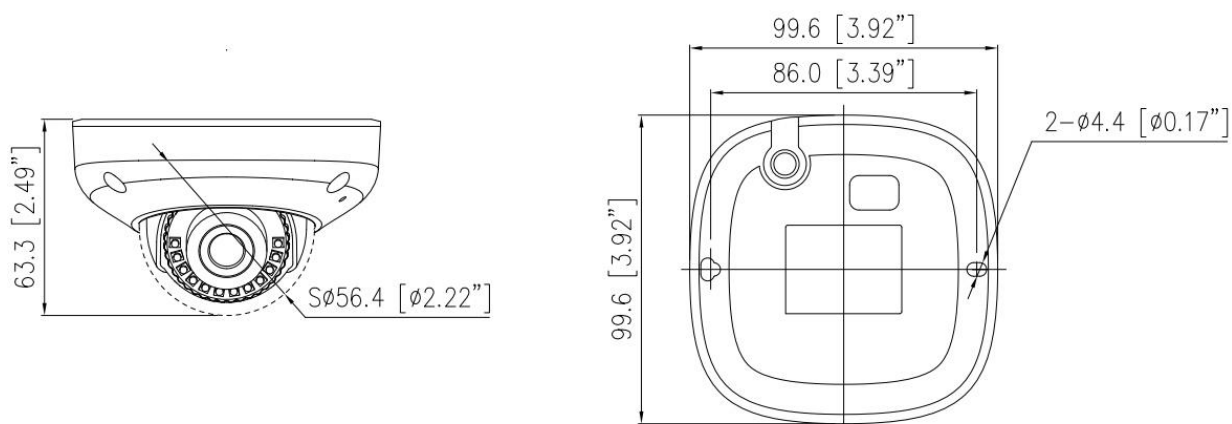

## Key Features

- 1/1.8" STARVIS™ CMOS
- Max. 8MP(3840×2160) @25/30fps resolution
- 2.8 mm / 4 mm fixed lens optional
- Support face, human, vehicle detection and capture
- Intelligent analysis: intrusion, single / double line crossing, loitering, wrong-way detection, illegal parking, smart motion detection, and people counting
- True WDR, 3D DNR, ROI, Defog, HLC
- Smart IR distance up to 30 m
- Built-in microphone, 1/1 audio input/output, 1/1 alarm input/output
- Built-in micro SD card slot (up to 1 TB)
- IP67, IK10 protection

Security	IP address filter, HTTPS, Illegal login lock, IEEE 802.1x
Web Viewer	<IE11, Chrome, Firefox, Microsoft Edge
<b>Interface</b>	
Network Interface	1 Ethernet (10/100 Base-T) RJ-45 Connector
Built-in Microphone	Supported
Audio Interface	1ch Input, 1ch Output
Alarm Interface	1ch Input, 1ch Output
SD Card Slot	Built-in, up to 1 TB
Reset Button	Supported
<b>General</b>	
Language	English, Chinese, Traditional Chinese, Polish, Italian, Portuguese, Spanish, Russian, French, Czech, Hungarian, Japanese, Korean. Default: English
Power Supply	12 VDC (-10% to +25%) / PoE (802.3af)
Power Consumption	Typical: 3.2 W (12 VDC) / approx. 4 W (PoE) Max (IR on): 5.1 W (12 VDC) / approx. 6.4 W (PoE)
Operating Temperature	-40°C to 60°C (-40°F to 140°F )
Operating Humidity	Less than 90% RH
Ingress Protection	IP67, IK10
Certifications	CE-EMC - EN 55032, EN IEC 61000-6-4, EN IEC 61000-3-2, EN 61000-3-3, EN 55035, EN 50130-4 FCC 47 CFR Part 15 Subpart B
Material	Aluminum alloy body, bubble: plastic
Dimensions	99.6 × 99.6 × 63.3 mm (3.92 × 3.92 × 2.49 inch)
Net Weight	0.48 kg (1.06 lb)

## Dimensions (mm)