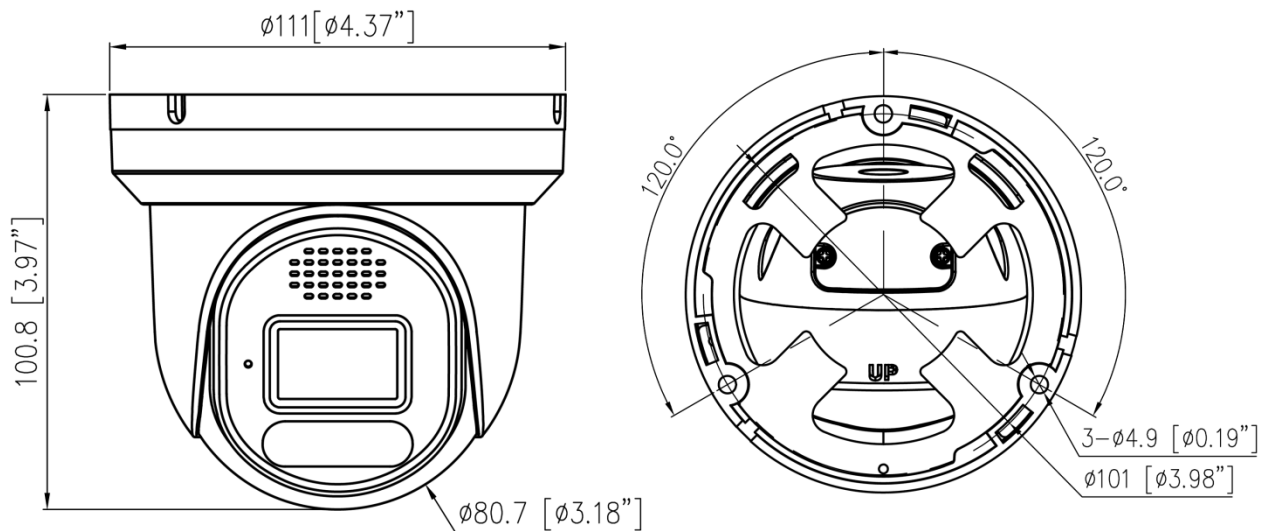

Dimensions (mm)

Accessories

Optional:

IK-AJ46M Junction Box	IK-ACC03 Pendant Cap	IK-AC02 Ceiling Bracket	IK-AW01 Corner Mount
IK-AW02 Wall Mount	IK-AP01 Pole Mount	IK-ACR02 Corner Mount