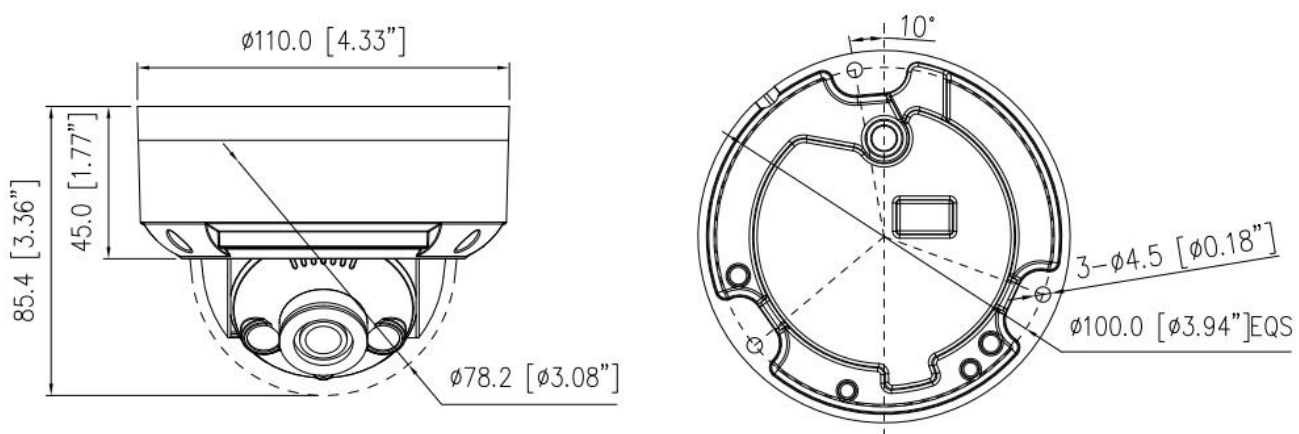

Dimensions (mm)

Accessories

Optional:

IK-AJ56 Junction Box	IK-ACC02 Pendant Cap	IK-AC02 Ceiling Bracket	IK-AW01 Corner Mount
IK-AW02 Wall Mount	IK-AP01 Pole Mount	IK-ACR02 Corner Mount