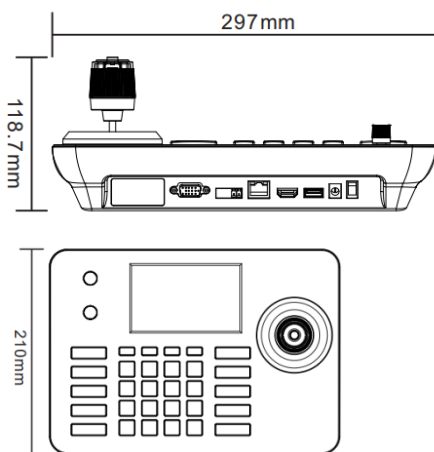

IK-NKB70

Network Control Keyboard

Key Feature

- Network control with independent IP address
- Support ONVIF
- 5 inch industrial LCD screen, resolution 800 * 480, image decoding, real-time monitoring
- 4D joystick control PTZ function
- Support preset patrol pattern and AB scan
- Support Knob for zoom and control speed

Dimensions (mm)

Specification

General	
System	Linux
Max Device	999
Decoding	H.265, H.264
Resolution	Max 1080P for 1 channel: 1920 x 1080
Protocol	Onvif
Joystick	4D
Output	RS422 (Reserved), RS232 (Development port), RJ45
Beep	On/off
Screen	TFT LCD 800*480
Environmental	
Power Supply	12 VDC /2A, ≤ 5W
Operating Humidity	20% ~ 80% RH
Operating Temperature	-10 °C ~ 55 °C (14 °F ~ 131 °F)
Dimensions	297mm (L) x 210mm (W) x 118.7mm (H)
Net Weight	890 g