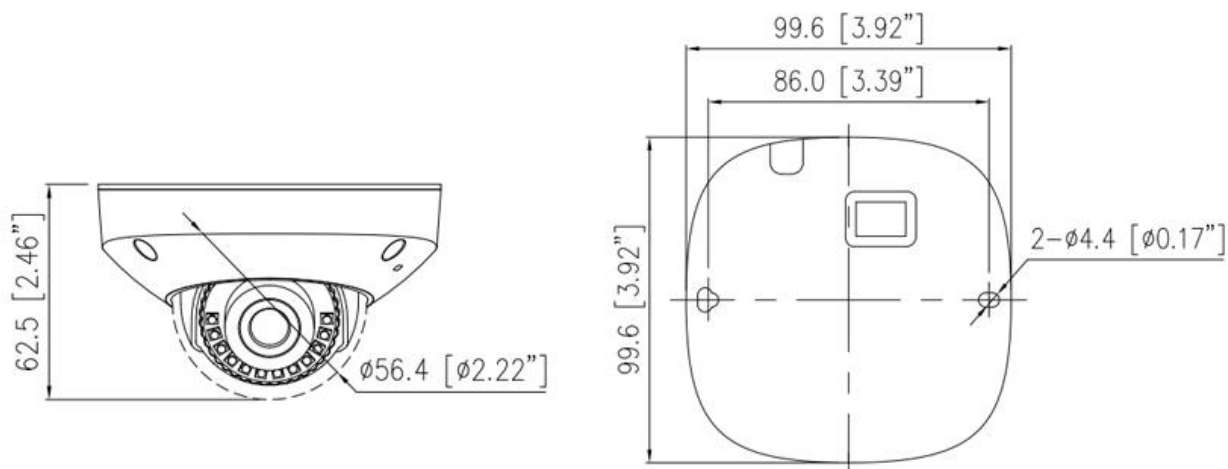

Dimensions (mm)

Accessories

Optional:

IK-AJ47 Junction Box	IK-ACC04 Pendant Cap	IK-AC02 Ceiling Bracket	IK-AW01 Corner Mount
IK-AW02 Wall Mount	IK-AP01 Pole Mount	IK-ACR02 Corner Mount