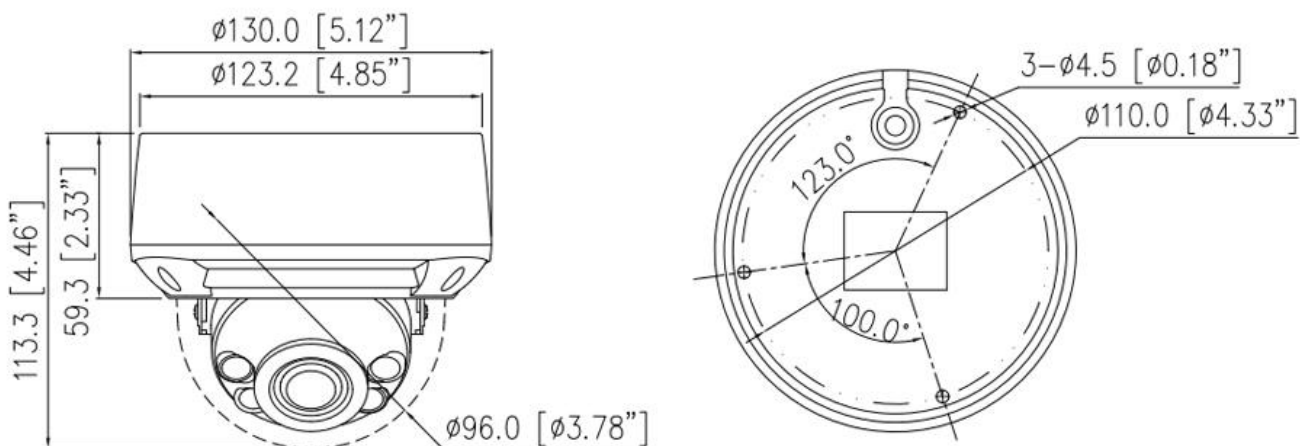

## Key Features

- 1/1.8" STARVIS™ CMOS
- Max. 8MP(3840×2160) @25/30fps resolution
- 3.6 to 11 mm motorized focal lens
- Support face, human, vehicle detection and capture
- Intelligent analysis: intrusion, single / double line crossing, loitering, wrong-way detection, Illegal parking, smart motion detection (SMD), and people counting
- True WDR, 3D DNR, ROI, Defog, HLC
- Smart IR distance up to 50 m
- 1/1 audio input/output, 1/1 alarm input/output
- Built-in micro SD card slot (up to 1 TB)
- IP66, IK10

Security	IP address filter, HTTPS, Illegal login lock, IEEE 802.1x
Web Viewer	<IE11, Chrome, Firefox, Microsoft Edge
<b>Interface</b>	
Network Interface	1 Ethernet (10/100 Base-T) RJ-45 Connector
Audio Interface	1ch Input, 1ch Output
Alarm Interface	1ch Input, 1ch Output
SD Card Slot	Built-in, up to 1 TB
Reset Button	Supported
<b>General</b>	
Language	English, Chinese, Traditional Chinese, Polish, Italian, Portuguese, Spanish, Russian, French, Czech, Hungarian, Japanese, Korean. Default: English
Power Supply	12 VDC (-10% to +25%) / PoE (802.3af)
Power Consumption	Typical: 3.5 W (12 VDC) / approx. 4.4 W (PoE) Max (IR on + Focusing): 7 W (12 VDC) /approx. 8.8 W (PoE)
Operating Temperature	-40°C to 60°C (-40°F to 140°F )
Operating Humidity	Less than 90% RH
Ingress Protection	IP66, IK10
Certifications	CE-EMC - EN 55032, EN IEC 61000-6-4, EN IEC 61000-3-2, EN 61000-3-3, EN 55035, EN 50130-4 FCC 47 CFR Part 15 Subpart B
Material	Aluminum alloy body, bubble: plastic
Dimensions	φ130 × 113.3 mm (φ5.12 × 4.46 inch)
Net Weight	0.8 kg (1.76 lb)

## Dimensions (mm)