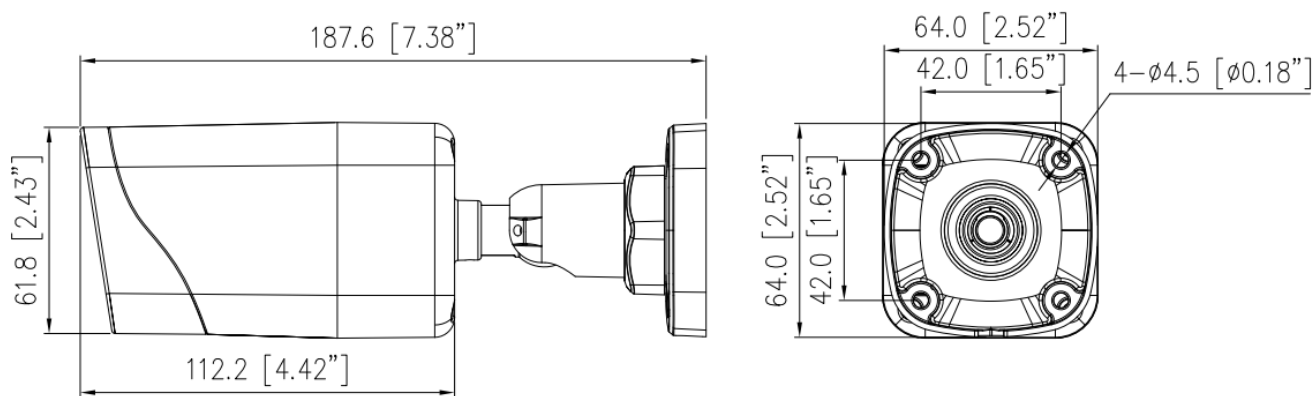

Dimensions (mm)

Accessories

Optional:

IK-AJ56A Junction Box	IK-AP27D Pole Mount