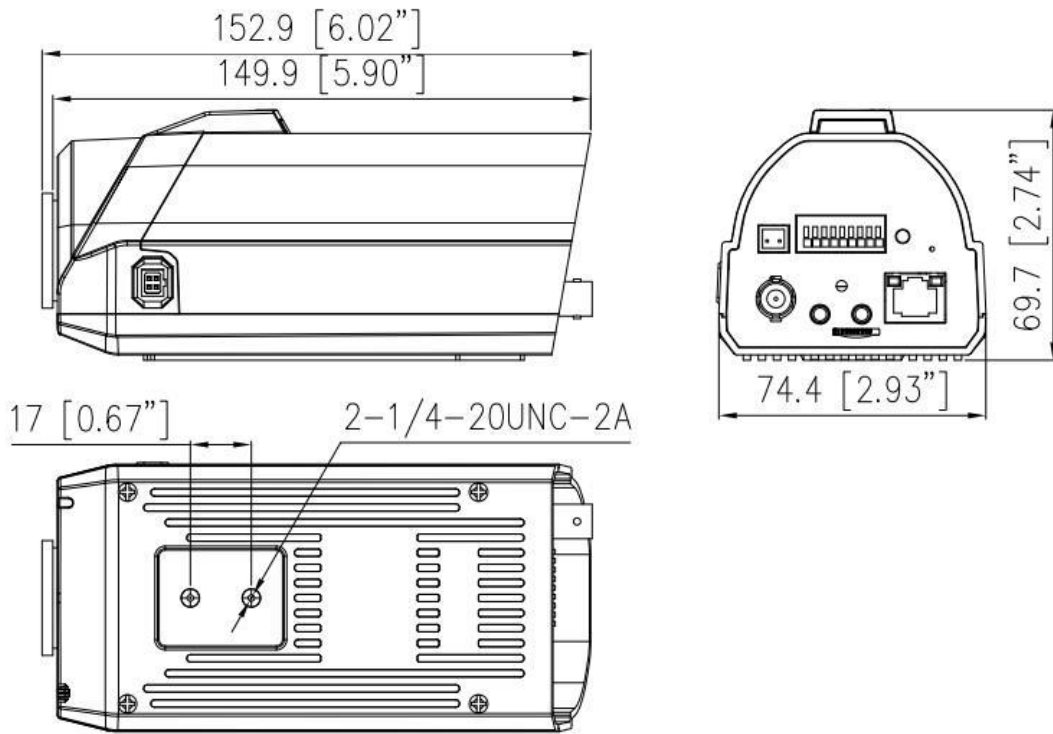

Dimensions (mm)

Accessories

Optional:

IK-AH515 Housing	IK-AW385 Wall Mount	IK-2812MA-5M Lens	IK-0550MA-6M Lens