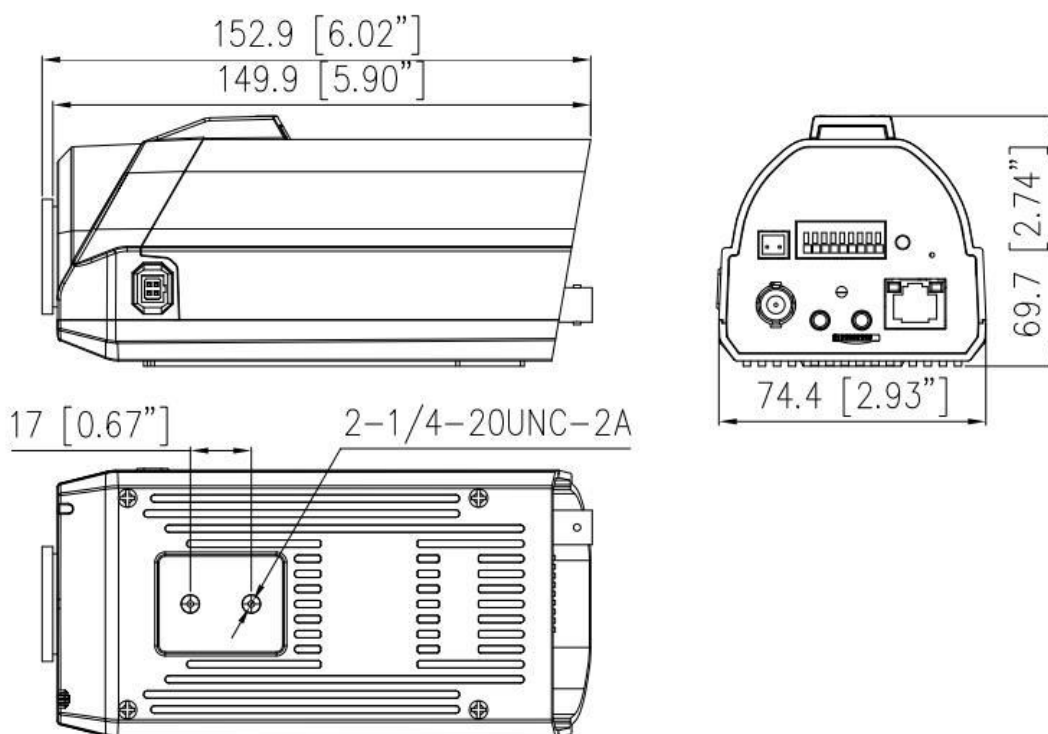

Dimensions (mm)

Accessories

Optional:

IK-AH515 Housing	IK-AW385 Wall Mount	IK-1250MA-5M Lens