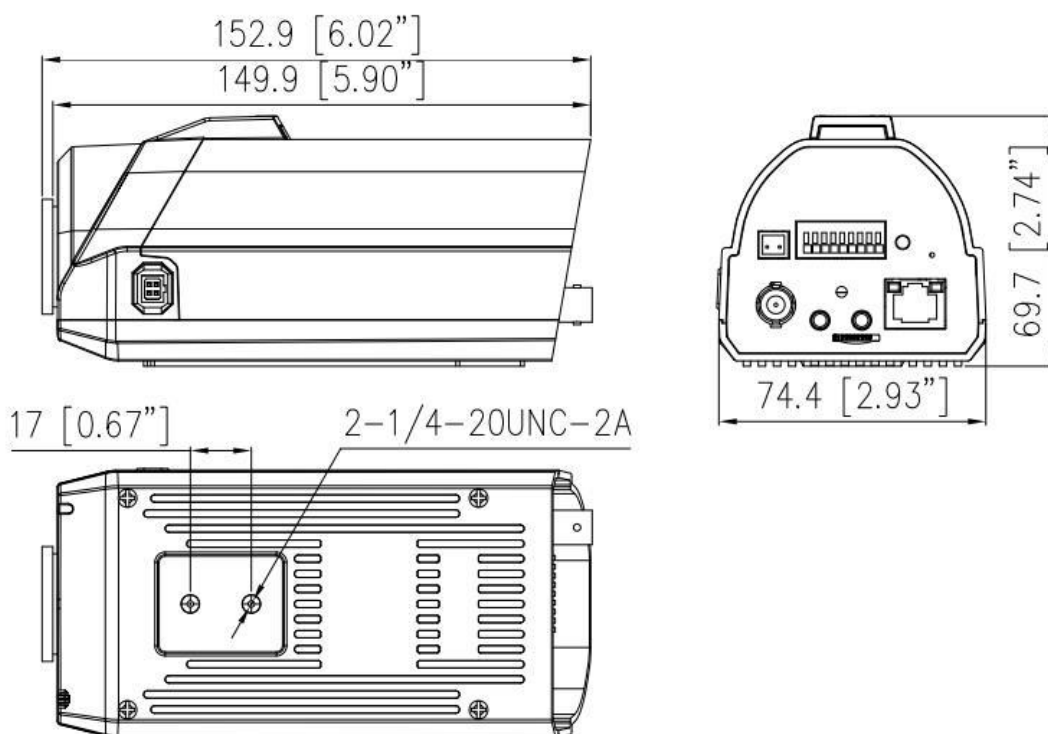

### Key Features

- 1/1.8" STARVIS™ CMOS
- Max. 4MP(2688×1520) @50/60 fps resolution
- Support face, human, vehicle detection and capture
- Intelligent analysis: intrusion, single / double line crossing, loitering, wrong-way detection, Illegal parking, smart motion detection (SMD), and people counting
- True WDR, 3D DNR, ROI, Defog, HLC
- Built-in mic, 1/1 audio input/output, 1/1 alarm input/output
- Built-in micro SD card slot (up to 1 TB)
- Support auto back focus (ABF)
- Supports 12 VDC / 24 VAC / PoE power supply

## Dimensions (mm)