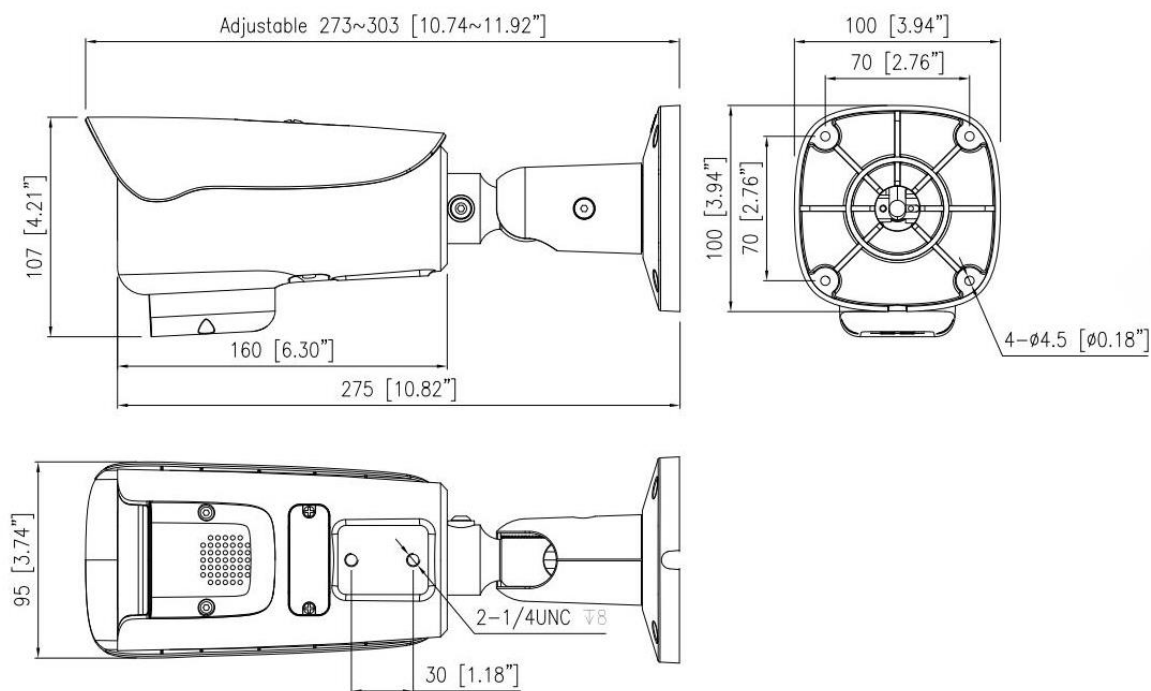

## Key Features

- 1/1.8" STARVIS™ CMOS
- Max. 4MP(2560×1440) @25/30fps resolution
- 3.6 to 11 mm motorized focal lens
- Support face, human, vehicle detection and capture
- Intelligent analysis: intrusion, single / double line crossing, loitering, wrong-way detection, smart motion detection (SMD), and people counting
- True WDR, 3D DNR, ROI, Defog, HLC
- Smart IR distance up to 60 m
- Built-in mic and speaker, 1/1 audio input/output, 1/1 alarm input/output
- Built-in micro SD card slot
- IP66 protection

## Specification

Camera	
Image Sensor	1/1.8" Progressive Scan CMOS
Max. Resolution	4MP, 2560(H) × 1440(V)
Electronic Shutter	Auto/Manual, 1/5 to 1/20,000s
Min. illumination	Color: 0.0008 Lux @ (F1.3, AGC ON), 0 Lux with light
Day & Night	Auto (ICR)
Wide Dynamic Range	True WDR
Angle Adjustment	Pan: 0° to 360°, Tilt: 0° to 90°, Rotation: 0° to 360°
Lens	
Lens Type	Varifocal lens, Motorized focal
Iris	Fixed Iris
Focal Length	3.6 to 11 mm
Max. Aperture	F1.3
Field of View (FOV)	H: 113.8° to 50.9°, V: 59.4° to 28.6°
DORI Distance	
Detect	60 to 130 m (196.85 to 426.51 ft)
Observe	24 to 52 m (78.74 to 170.60 ft)
Recognize	12 to 26 m (39.37 to 85.30 ft)
Identify	6 to 13 m (19.69 to 42.65 ft)
DORI (Detect, Observe, Recognize, and Identify) is a standard system (EN-62676-4) for defining the ability of a person viewing the video to distinguish persons or objects within a covered area. The numbers in this table do not reflect intelligent function distances.	
Illuminator	
Illuminator Type	IR
Illumination Distance	Up to 60 m (196.9 ft)
Illumination On/Off Control	Auto/Manual
IR wavelength	850 nm
Intelligent Analytics	
Multi-Object Detection	Supports face, human, vehicle detection and capture.
Intelligent Analysis	Intrusion, Single line crossing, Double line crossing, Loitering, Wrong-way detection, and Smart motion detection

## Dimensions (mm)