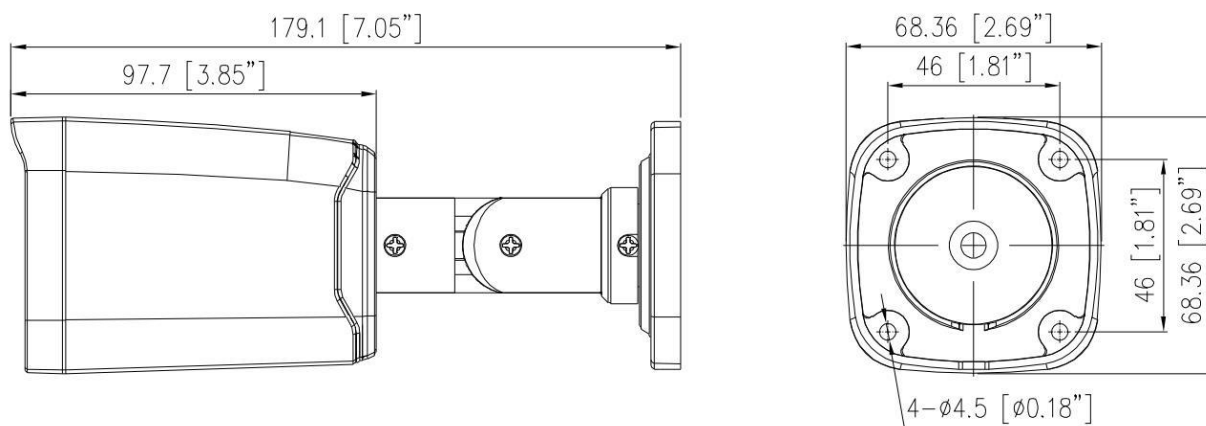

Dimensions (mm)

Accessories

Optional:

IK-AJ56B Junction Box	IK-AP27D Pole Mount