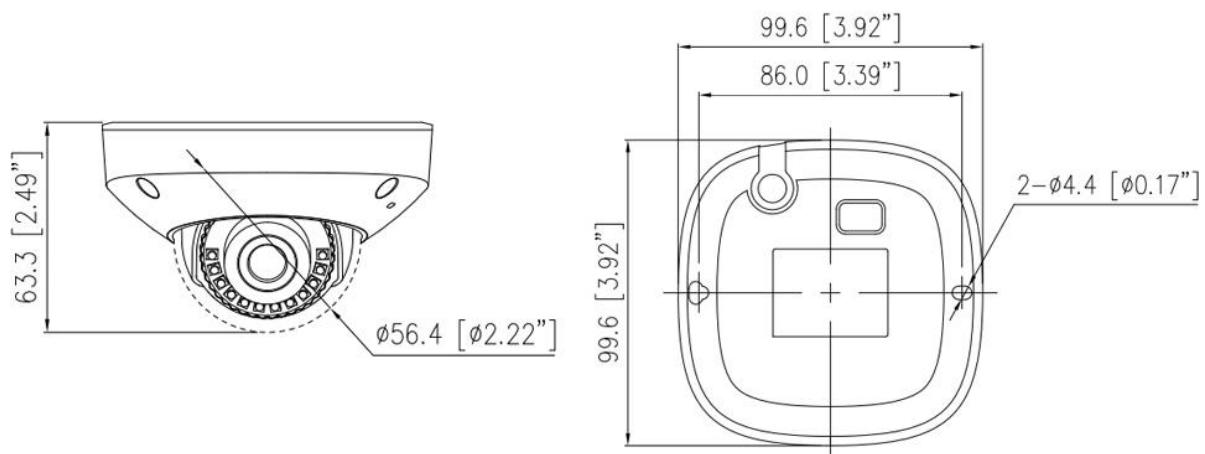

Dimensions (mm)

Accessories

Optional:

IK-AJ47 Junction Box	IK-ACC04 Pendant Cap	IK-AC02 Ceiling Bracket	IK-AW01 Corner Mount
IK-AW02 Wall Mount	IK-AP01 Pole Mount	IK-ACR02 Corner Mount