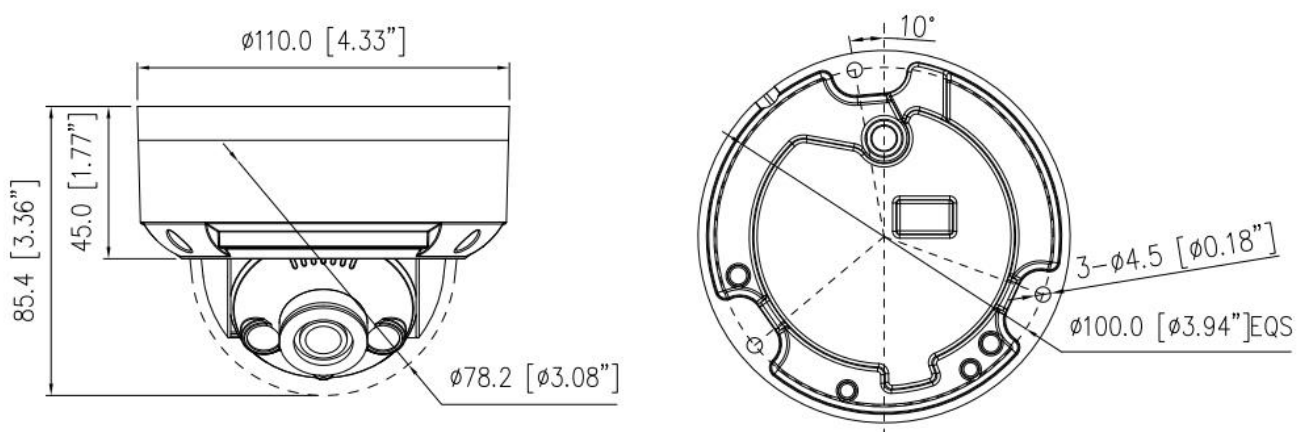

## Specification

Camera				
Image Sensor	1/3" Progressive Scan CMOS			
Max. Resolution	4MP, 2560(H) × 1440(V)			
Electronic Shutter	Auto/Manual, 1/5 to 1/20,000s			
Min. illumination	Color: 0.01 Lux @ (F1.6, AGC ON), B/W: 0 Lux with IR			
Day & Night	IR cut filter			
Wide Dynamic Range	DWDR			
Angle Adjustment	Pan: 0° to 335°, Tilt: 0° to 75°, Rotation: 0° to 350°			
Lens				
Lens Type	Fixed lens, fixed focal			
Iris	Fixed Iris			
Focal Length	2.8 mm (4 mm optional)			
Max. Aperture	F2.0			
Field of View (FOV)	2.8 mm, - H: 96.4°, V: 53.8°			
DORI Distance				
Lens	Detect	Observe	Recognize	Identify
2.8 mm	66 m (216.5 ft)	26.4 m (86.6 ft)	13.2 m (43.3 ft)	6.6 m (21.7 ft)
DORI (Detect, Observe, Recognize, and Identify) is a standard system (EN-62676-4) for defining the ability of a person viewing the video to distinguish persons or objects within a covered area. The numbers in this table do not reflect intelligent function distances.				
Illuminator				
Illuminator Type	IR			
Illumination Distance	Up to 30 m (98.4 ft)			
Illumination Control	Auto/Manual			
IR wavelength	850 nm			
Intelligent Analytics				
Multi-Object Detection	Supports human/vehicle detection. Supports multiple frame modes: Full Frame, Four-corner Frame, and Mosaic.			
Intelligent Analysis	Intrusion, Single line crossing, Double line crossing, Loitering, Wrong-way, Illegal parking, and Smart motion detection. Support alarm triggering by specified target types (human and vehicle)			
People Counting	Supported			

## Dimensions (mm)