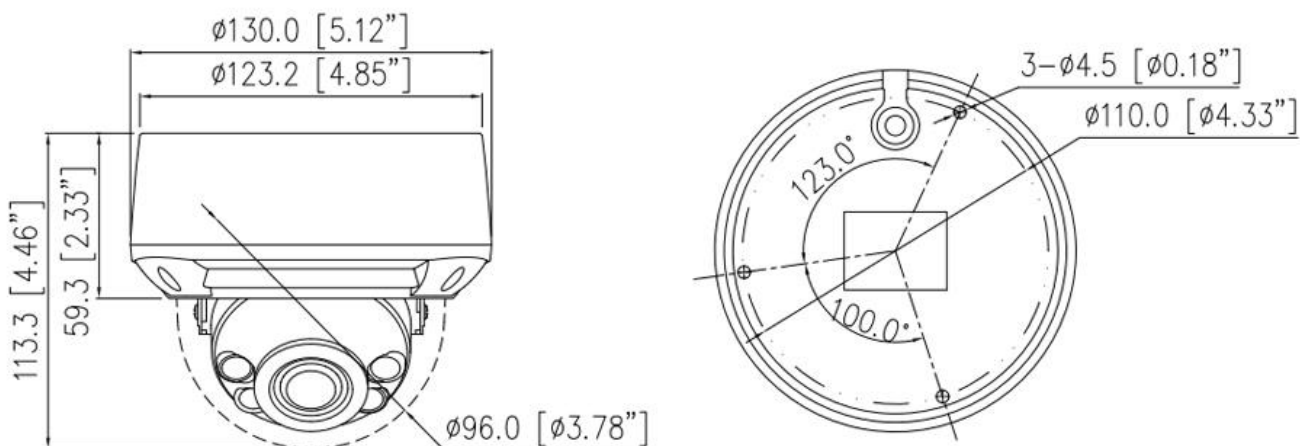

Dimensions (mm)

Accessories

Optional:

IK-AJ57 Junction Box	IK-ACC01 Pendant Cap	IK-AC02 Ceiling Bracket	IK-AW01 Corner Mount
IK-AW02 Wall Mount	IK-AP01 Pole Mount	IK-ACR02 Corner Mount	IK-AF01 Recessed Mount (Mic impact)