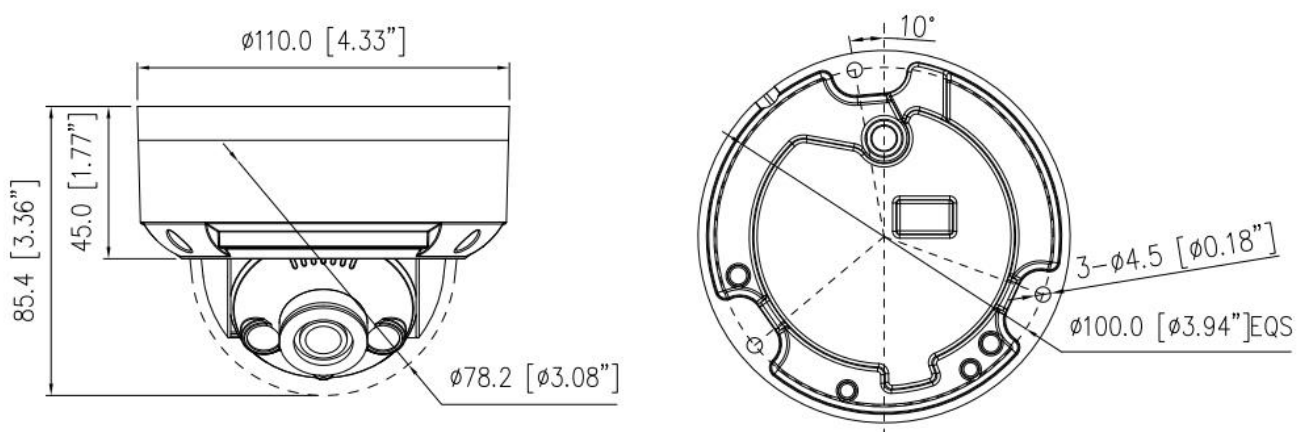

Dimensions (mm)

Accessories

Optional:

IK-AJ56 Junction Box	IK-ACC02 Pendant Cap	IK-AC02 Ceiling Bracket	IK-AW01 Corner Mount
IK-AW02 Wall Mount	IK-AP01 Pole Mount	IK-ACR02 Corner Mount