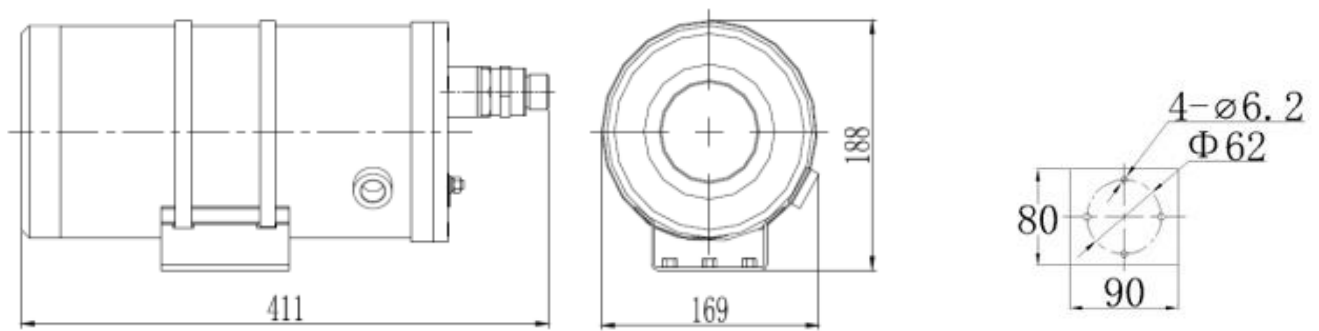

Dimensions (mm)

Accessories

Optional:

IK-AW401A Wall Mount	IK-ACR407 Corner Mount	IK-AP406 Pole Mount	IK-AJ400P/F/D Junction Box	Flexible Tube