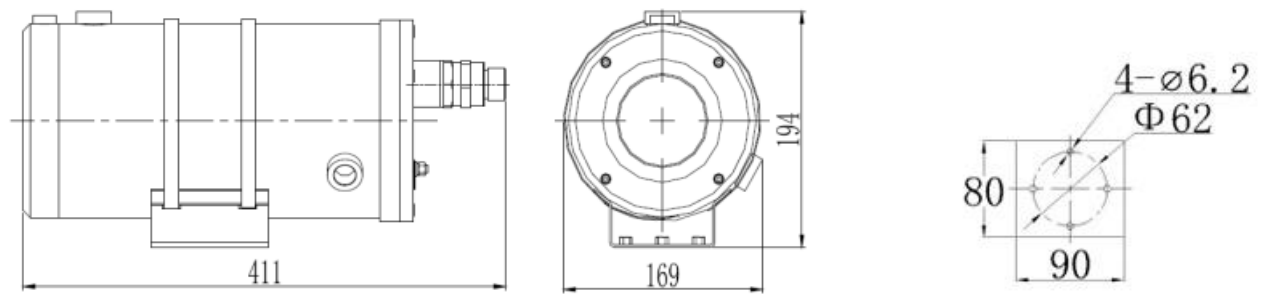

Dimensions (mm)

Accessories

Optional:

IK-AW401A Wall Mount	IK-ACR407 Corner Mount	IK-AP406 Pole Mount	IK-AJ400P/F/D Junction Box	Flexible Tube