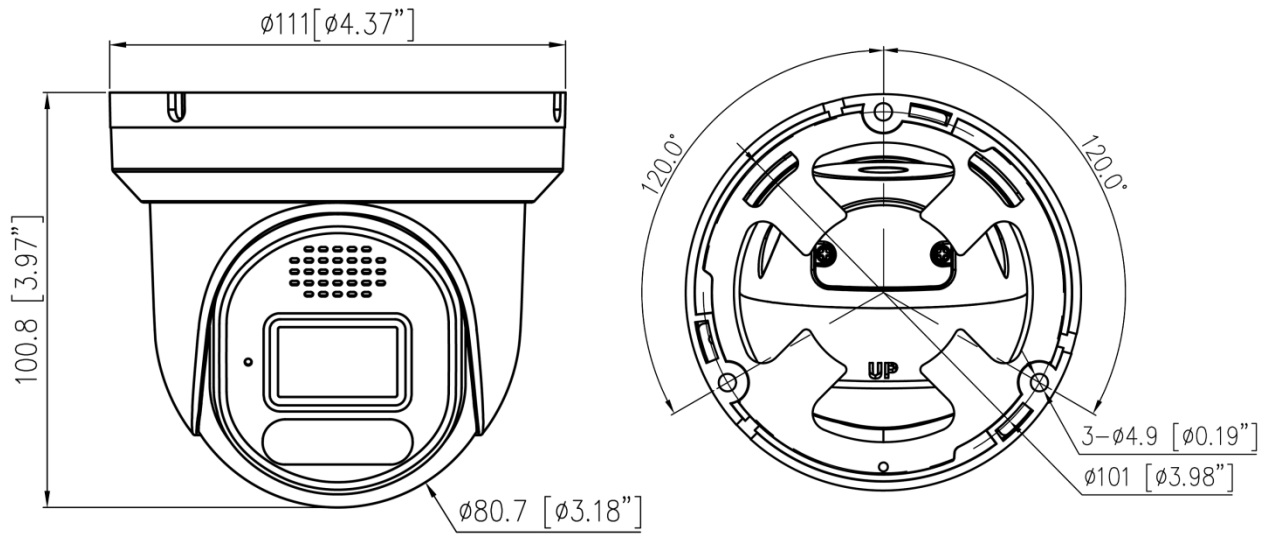

Security	IP address filter, HTTPS, Illegal login lock, IEEE 802.1x
Web Viewer	<IE11, Chrome, Firefox, Microsoft Edge
<b>Interface</b>	
Network Interface	1 Ethernet (10/100 Base-T) RJ-45 Connector
Built-in Microphone	Supported
Built-in Speaker	Supported
SD Card Slot	Built-in, up to 1 TB
Reset Button	Supported
<b>General</b>	
Language	English, Chinese, Traditional Chinese, Polish, Italian, Portuguese, Spanish, Russian, French, Czech, Hungarian, Japanese, Korean. Default: English
Power Supply	12 VDC (-15% to +25%)/PoE (802.3af)
Power Consumption	Typical: 3.8 W (12 VDC) / approx. 4.75 W (PoE) Max: 10.8W (IR ON, 12 VDC) / approx. 13.5 W (PoE)
Operating Temperature	-35°C to 55°C (-31°F to 131°F )
Operating Humidity	Less than 90% RH
Ingress Protection	IP66
Certifications	CE-EMC - EN 55032, EN IEC 61000-6-4, EN IEC 61000-3-2, EN 61000-3-3, EN 55035, EN 50130-4 FCC 47 CFR Part 15 Subpart B
Material	Aluminum alloy body, Decoration ring: ABS
Dimensions	φ111 × 100.8 mm (φ4.37 × 3.97 inch)
Net Weight	Approx. 0.44 kg (0.97 lb)

## Dimensions (mm)