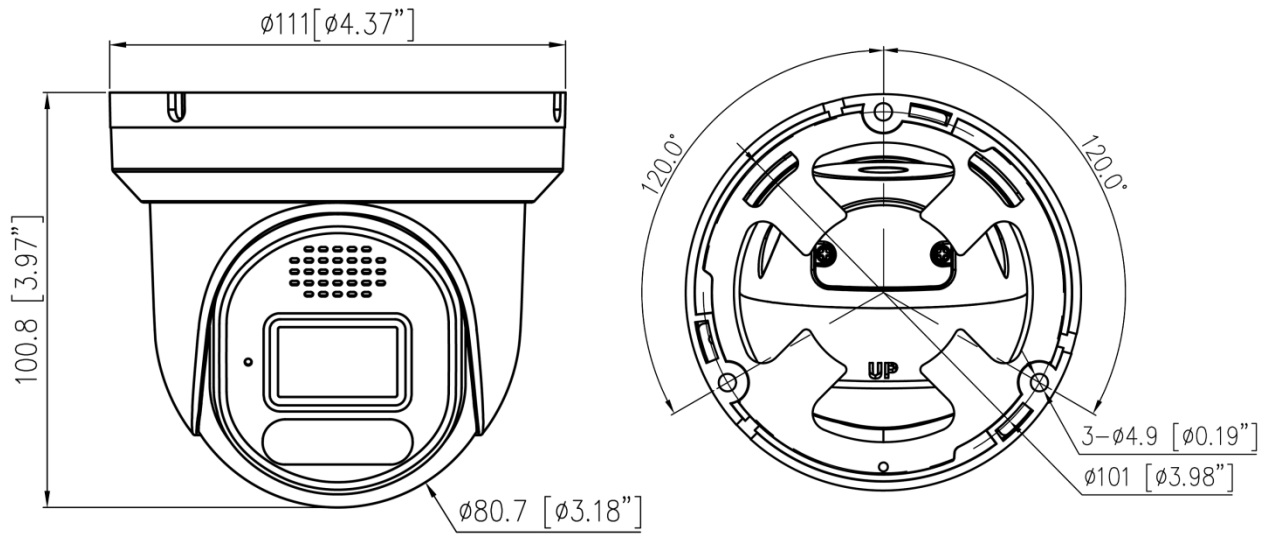

Dimensions (mm)

Accessories

Optional:

IK-AJ46M Junction Box	IK-ACC03 Pendant Cap	IK-AC02 Ceiling Bracket	IK-AW01 Corner Mount
IK-AW02 Wall Mount	IK-AP01 Pole Mount	IK-ACR02 Corner Mount