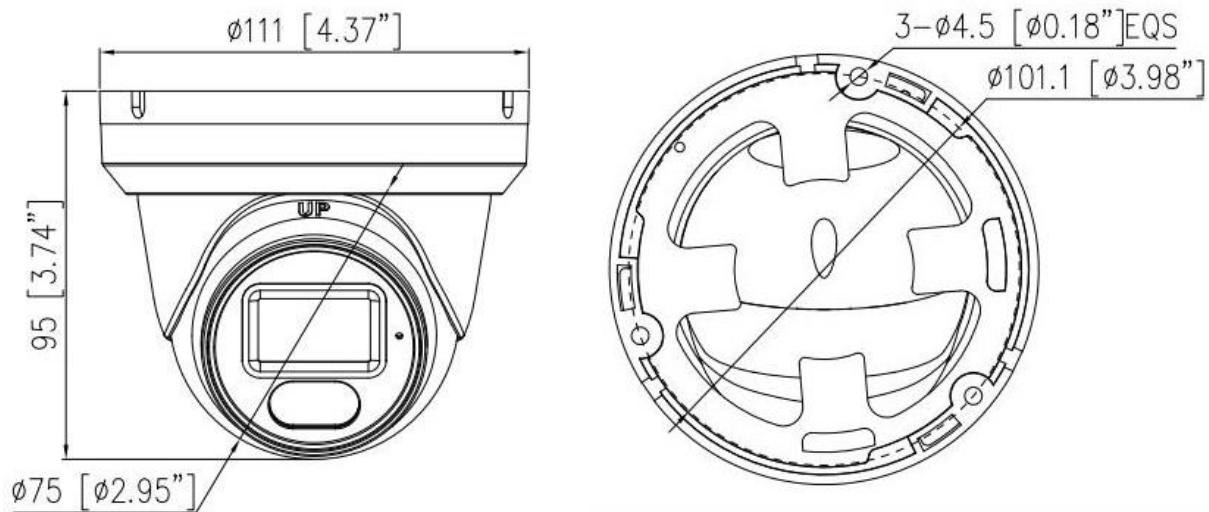

Dimensions (mm)

Accessories

Optional:

IK-AJ46M Junction Box	IK-ACC03 Pendant Cap	IK-AC02 Ceiling Bracket	IK-AW01 Corner Mount
IK-AW02 Wall Mount	IK-AP01 Pole Mount	IK-ACR02 Corner Mount