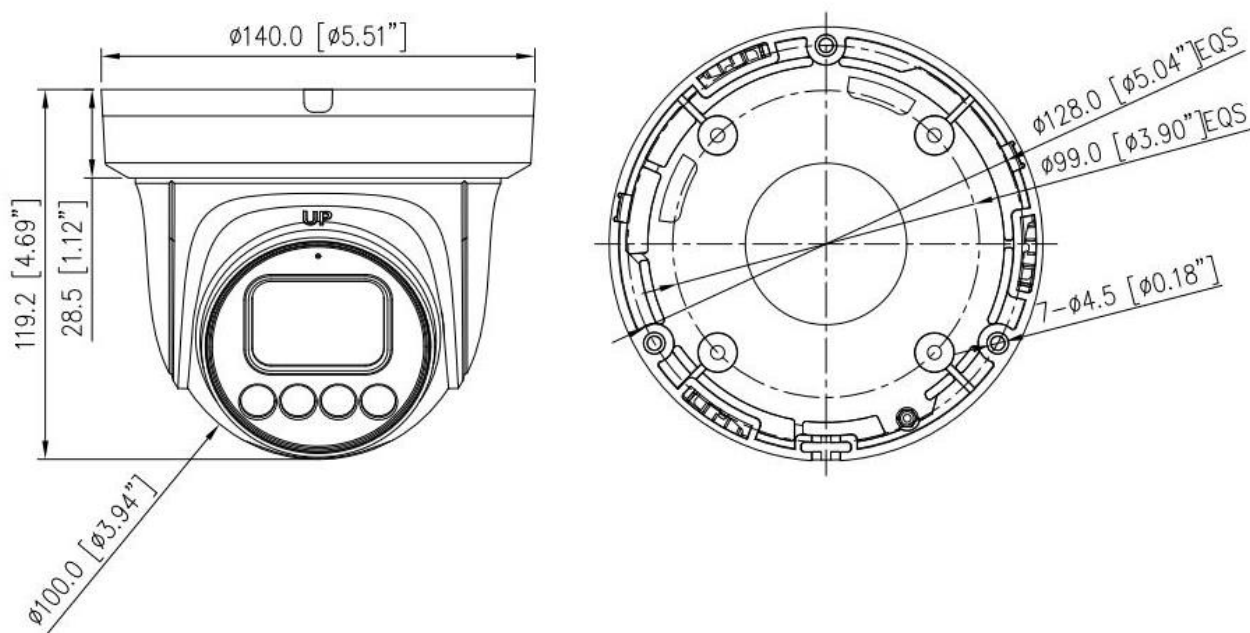

## Specification

Camera	
Image Sensor	1/1.8" Progressive Scan CMOS
Max. Resolution	8MP, 3840(H) × 2160(V)
Electronic Shutter	Auto/Manual, 1/5 to 1/20,000s
Min. illumination	Color: 0.001 Lux @ (F1.0, AGC ON) , 0 Lux with light on
Day & Night	Fixed filter
Wide Dynamic Range	True WDR
Angle Adjustment	Pan: 0° to 355°, Tilt: 0° to 80°, Rotation: 0° to 360°
Lens	
Lens Type	Fixed lens, Fixed focal
Iris	Fixed Iris
Focal Length	2.8 mm
Max. Aperture	F1.0
Field of View (FOV)	H: 110.9° , V: 59.6°
DORI Distance	
Detect	84.7 m (277.9 ft)
Observe	33.9 m (111.2 ft)
Recognize	16.9 m (55.6 ft)
Identify	8.5 m (27.8 ft)
DORI (Detect, Observe, Recognize, and Identify) is a standard system (EN-62676-4) for defining the ability of a person viewing the video to distinguish persons or objects within a covered area. The numbers in this table do not reflect intelligent function distances.	
Illuminator	
Illuminator Type	Warm light
Illumination Distance	Up to 30 m (98.4 ft)
Illumination On/Off Control	Auto/Manual
Intelligent Analytics	
Multi-Object Detection	Supports face, human, vehicle detection and capture. Supports multiple frame modes: Full Frame, Four-corner Frame, and Mosaic.
Intelligent Analysis	Intrusion, Single line crossing, Double line crossing, Loitering, Wrong-way detection, Illegal parking, and Smart motion detection Support alarm triggering by specified target types (human and vehicle)

## Dimensions (mm)