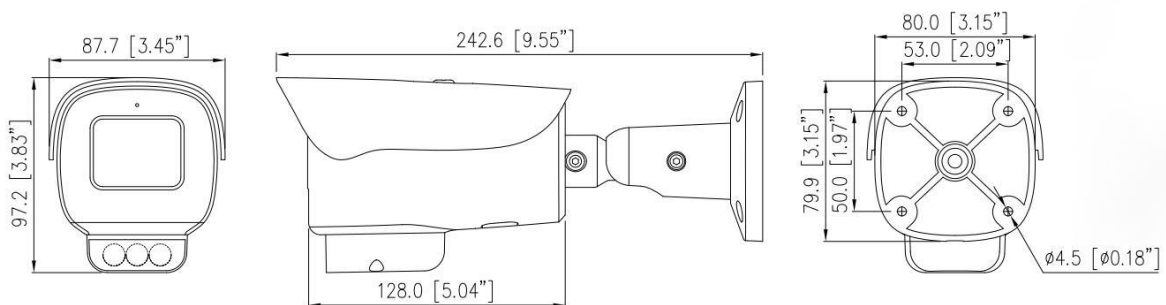

## Specification

Camera				
Image Sensor	1/2.8" Progressive Scan CMOS			
Max. Resolution	2MP, 1920H) × 1080(V)			
Electronic Shutter	Auto/Manual, 1/5 to 1/20,000s			
Min. illumination	Color: 0.01 Lux @ (F1.6, AGC ON), B/W: 0 Lux with light on			
Day & Night	IR cut filter			
Wide Dynamic Range	True WDR			
Angle Adjustment	Pan: 0° to 360°, Tilt: 0° to 90°, Rotation: 0° to 360°			
Lens				
Lens Type	Fixed lens, Fixed focal			
Iris	Fixed Iris			
Focal Length	2.8 mm, 4 mm optional			
Max. Aperture	F1.6			
Field of View (FOV)	2.8 mm: - H: 101.5°, V: 50.5° 4 mm: - H: 80.3°, V: 41°			
DORI Distance				
Lens	Detect	Observe	Recognize	Identify
2.8 mm	44 m (144.4 ft)	17.6 m (57.7 ft)	8.8 m (28.9 ft)	4.4 m (14.4 ft)
4 mm	56.5 m (185.4 ft)	22.6 m (74.1 ft)	11.3 m (37.1 ft)	5.65 m (18.5 ft)
DORI (Detect, Observe, Recognize, and Identify) is a standard system (EN-62676-4) for defining the ability of a person viewing the video to distinguish persons or objects within a covered area. The numbers in this table do not reflect intelligent function distances.				
Illuminator				
Illuminator Type	IR, Warm light			
Illumination Distance	IR distance up to 40m (131.2 ft) Warm distance up to 30m (98.4 ft)			
Illumination On/Off Control	Auto/Manual			
IR wavelength	850 nm			
Intelligent Analytics				
Multi-Object Detection	Supports face, human, vehicle detection and capture			
Intelligent Analysis	Intrusion, Single line crossing, Double line crossing, Loitering, Wrong-way, and Smart motion detection			

## Dimensions (mm)