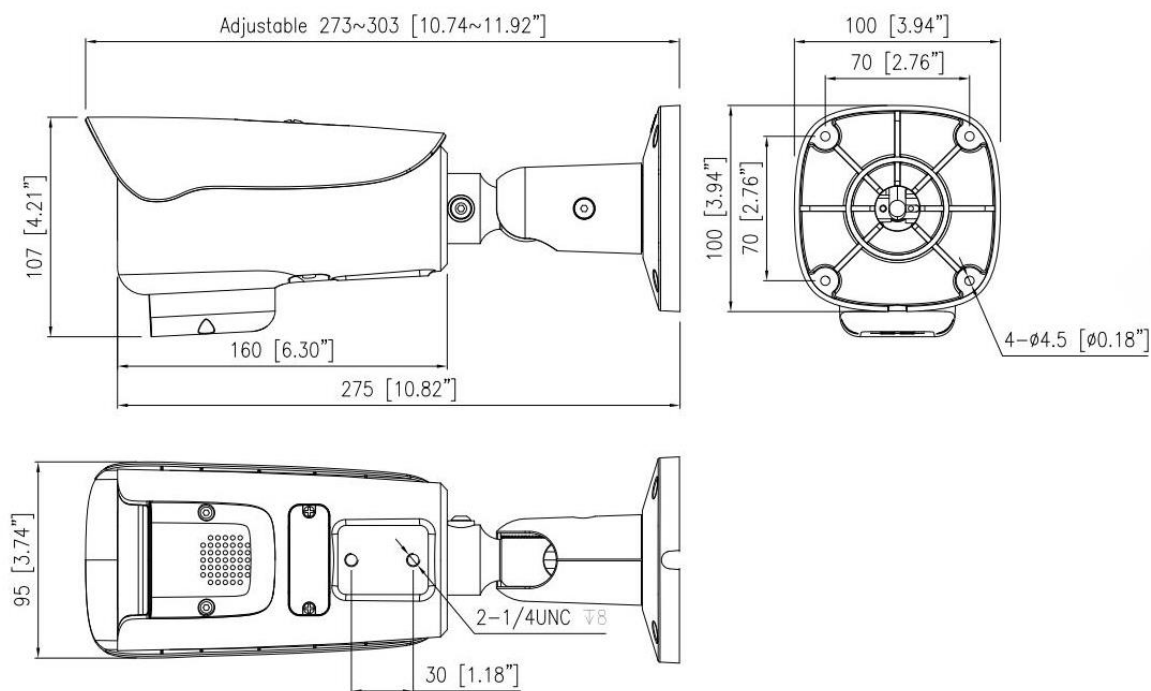

Dimensions (mm)

Accessories

Optional:

IK-AJ45G Junction Box	IK-AP27D Pole Mount	IK-AP01 Pole Mount	IK-ACR02 Corner Mount