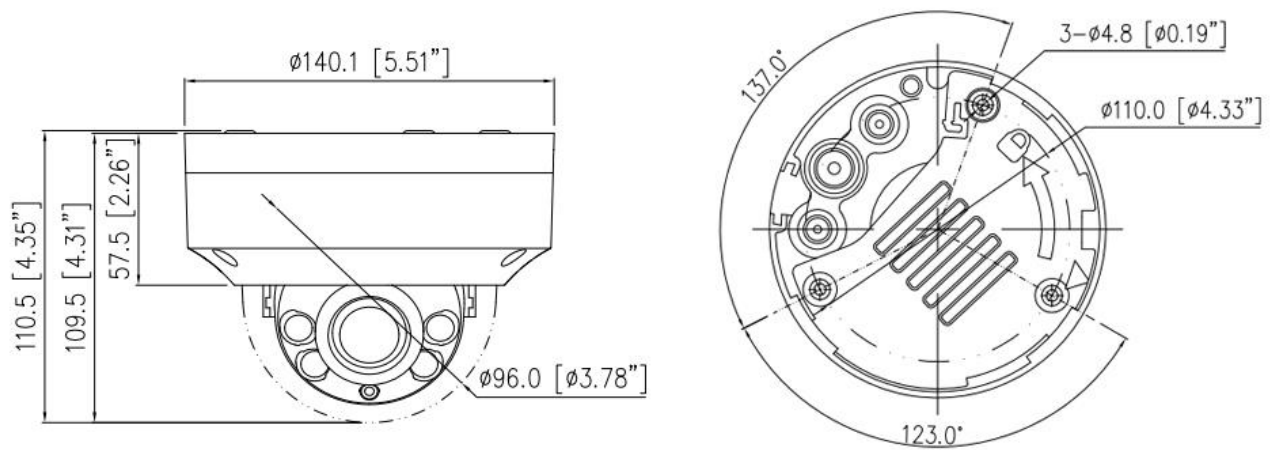

Dimensions (mm)

Accessories

Optional:

IK-ACC06 Pendant Cap	IK-AC02 Ceiling Bracket	IK-AW01 Corner Mount
IK-AW02 Wall Mount	IK-AP01 Pole Mount	IK-ACR02 Corner Mount