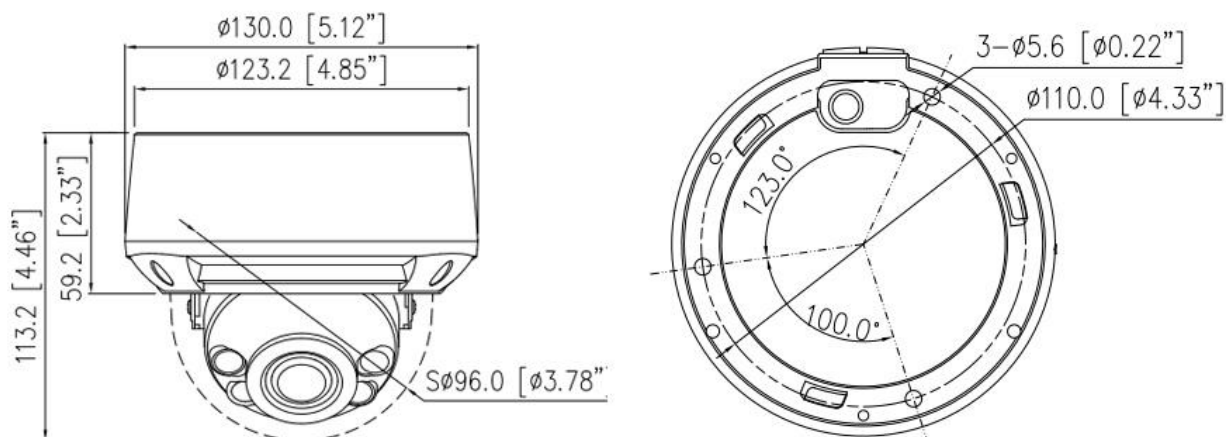

Dimensions (mm)

Accessories

Optional:

IK-AJ57 Junction Box	IK-ACC01 Pendant Cap	IK-AC02 Ceiling Bracket	IK-AW01 Corner Mount
IK-AW02 Wall Mount	IK-AF01 Recessed Mount	IK-AP01 Pole Mount	IK-ACR02 Corner Mount