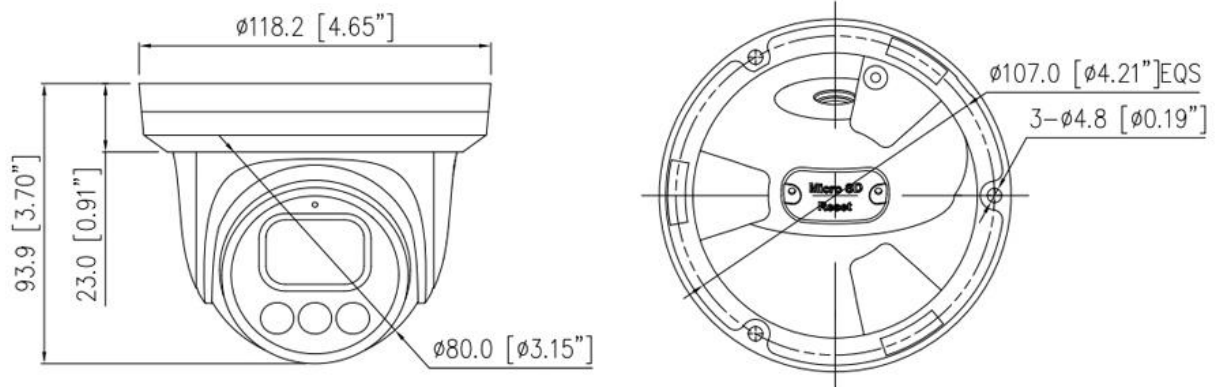

Dimensions (mm)

Accessories

Optional:

IK-AJ46M Junction Box	IK-ACC03 Pendant Cap	IK-AC02 Ceiling Bracket	IK-AW01 Corner Mount
IK-AW02 Wall Mount	IK-AP01 Pole Mount	IK-ACR02 Corner Mount