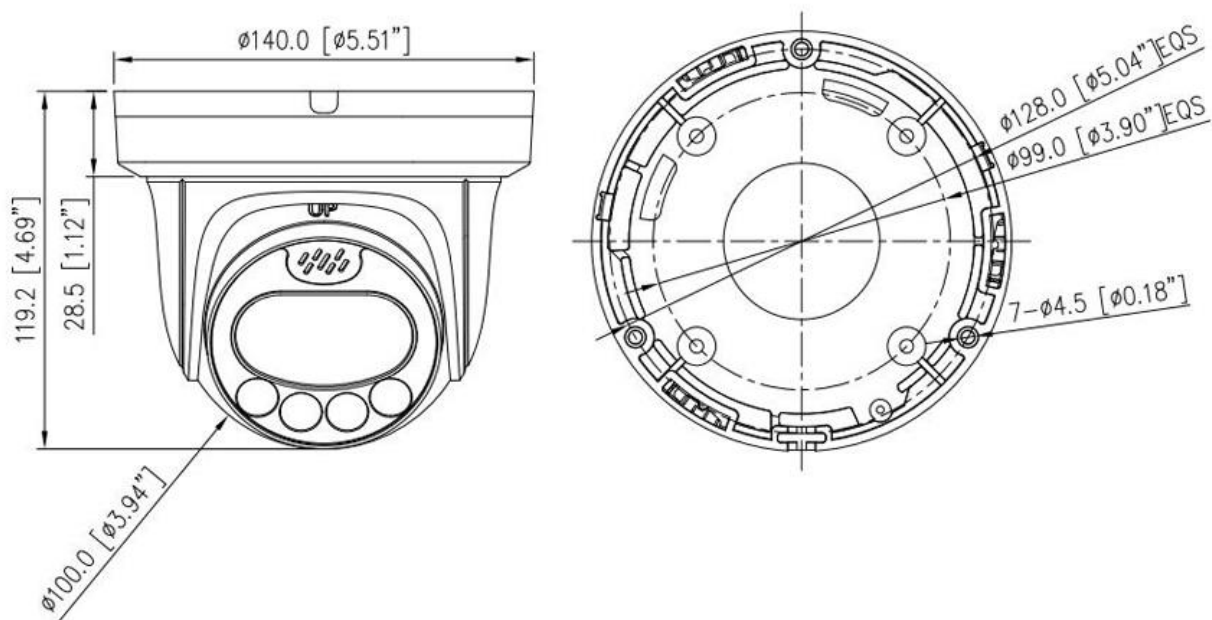

Dimensions (mm)

Accessories

Optional:

IK-AJ45G Junction Box	IK-ACC06 Pendant Cap	IK-AC02 Ceiling Bracket	IK-AW01 Corner Mount
IK-AW02 Wall Mount	IK-AP01 Pole Mount	IK-ACR02 Corner Mount