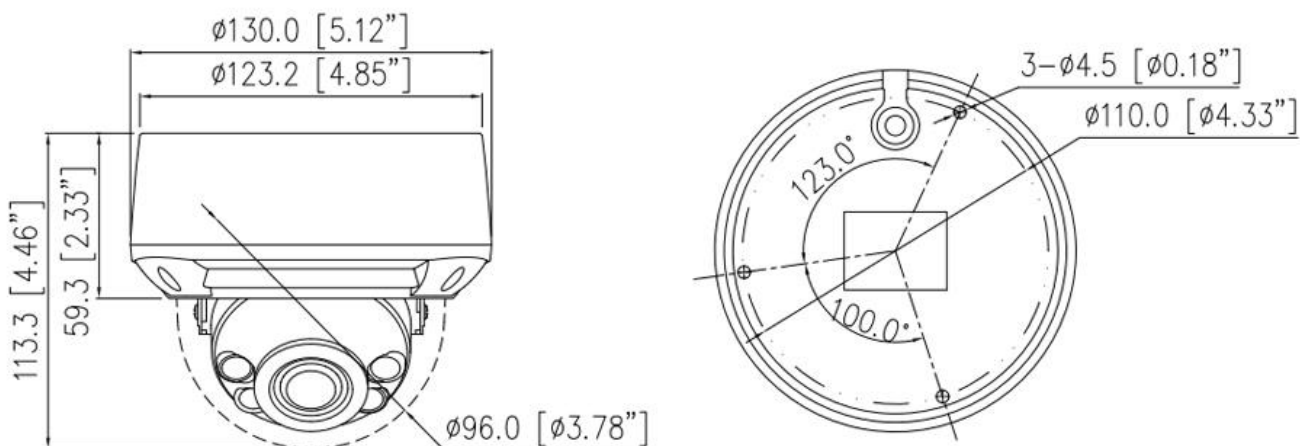

Dimensions (mm)

Accessories

Optional:

IK-AJ57 Junction Box	IK-ACC01 Pendant Cap	IK-AC02 Ceiling Bracket	IK-AW01 Corner Mount
IK-AW02 Wall Mount	IK-AF01 Recessed Mount	IK-AP01 Pole Mount	IK-ACR02 Corner Mount