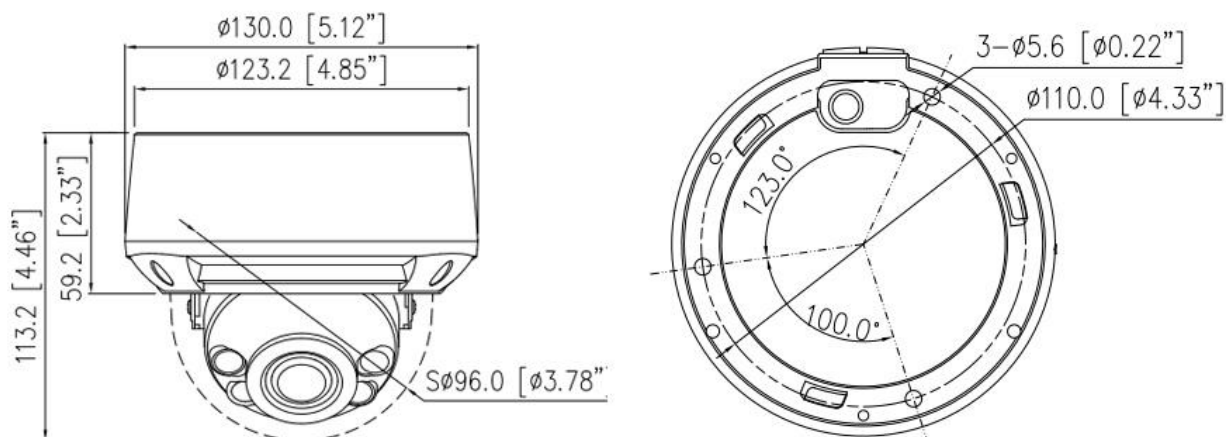

## Key Features

- 1/2.8" STARVIS™ CMOS
- Max. 1080P(1920×1080) @25/30 fps resolution
- 2.7 to 13.5 mm motorized focal lens
- Support face, human, vehicle detection and capture
- Intelligent analysis: intrusion, single / double line crossing, loitering, wrong-way detection, smart motion detection, and people counting
- True WDR, 3D DNR, ROI, Defog, HLC
- Smart IR distance up to 40 m
- 1/1 audio input/output, 1/1 alarm input/output
- Built-in micro SD card slot
- IP67, IK10 protection

## Specification

Camera	
Image Sensor	1/2.8" Progressive Scan CMOS
Max. Resolution	2MP, 1920H) × 1080(V)
Electronic Shutter	Auto/Manual, 1/5 to 1/20,000s
Min. illumination	Color: 0.01 Lux @ (F1.6, AGC ON), B/W: 0 Lux with IR
Day & Night	IR cut filter
Wide Dynamic Range	True WDR
Angle Adjustment	Pan: 0° to 355°, Tilt: 0° to 75°, Rotation: 0° to 355°
Lens	
Lens Type	Varifocal lens, Motorized focal
Iris	Fixed Iris
Focal Length	2.7 to 13.5 mm
Max. Aperture	F1.6
Field of View (FOV)	H: 101° to 28°, V: 54° to 16°
DORI Distance	
Detect	48 to 152 m (157.5 to 498.7 ft)
Observe	19.2 to 60.8 m (63 to 199.5 ft)
Recognize	9.6 to 30.4 m (31.5 to 99.7 ft)
Identify	4.8 to 15.2 m (15.7 to 49.9 ft)
DORI (Detect, Observe, Recognize, and Identify) is a standard system (EN-62676-4) for defining the ability of a person viewing the video to distinguish persons or objects within a covered area. The numbers in this table do not reflect intelligent function distances.	
Illuminator	
Illuminator Type	IR
Illumination Distance	Up to 40 m (131.2 ft)
Illumination On/Off Control	Auto/Manual
IR wavelength	850 nm
Intelligent Analytics	
Multi-Object Detection	Supports face, human, vehicle detection and capture
Intelligent Analysis	Intrusion, Single line crossing, Double line crossing, Loitering, Wrong-way, and Smart motion detection

## Dimensions (mm)