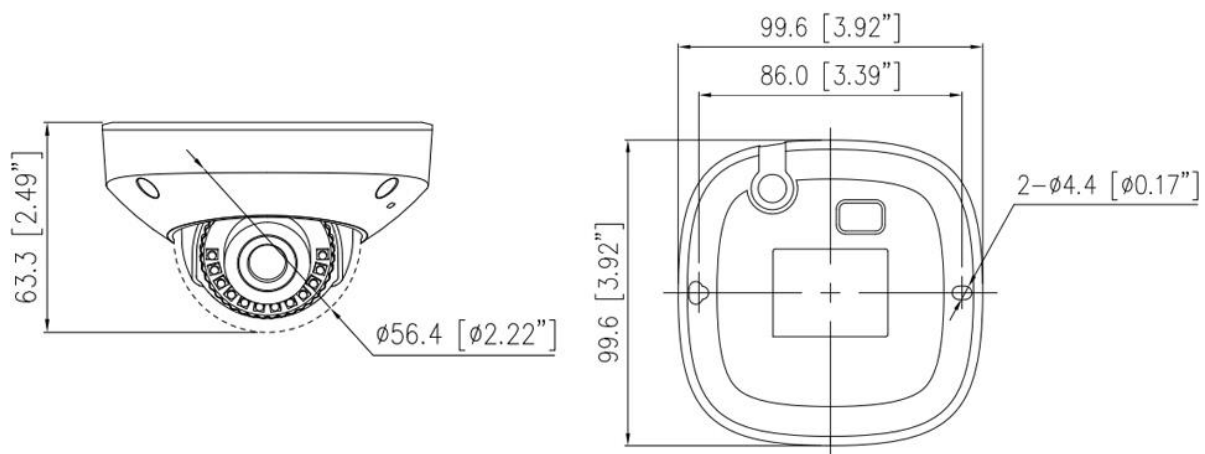

### Key Features

- 1/2.8" STARVIS™ CMOS
- Max. 1080P(1920×1080) @25/30 fps resolution
- 2.1 mm / 2.8 mm fixed lens optional
- Support face, human, vehicle detection and capture
- Intelligent analysis: intrusion, single / double line crossing, loitering, wrong-way detection, smart motion detection, and people counting
- True WDR, 3D DNR, ROI, Defog, HLC
- Smart IR distance up to 15 m
- Built-in microphone, 1/1 audio input/output, 1/1 alarm input/output
- Built-in micro SD card slot
- IP66 protection

## Specification

Camera				
Image Sensor	1/2.8" Progressive Scan CMOS			
Max. Resolution	2MP, 1920H) × 1080(V)			
Electronic Shutter	Auto/Manual, 1/5 to 1/20,000s			
Min. illumination	Color: 0.01 Lux @ (F1.6, AGC ON), B/W: 0 Lux with IR			
Day & Night	IR cut filter			
Wide Dynamic Range	True WDR			
Angle Adjustment	Pan: ±45°, Tilt: 0° to 72°, Rotation: 0° to 360°			
Lens				
Lens Type	Fixed lens, Fixed focal			
Iris	Fixed Iris			
Focal Length	2.1 mm, 2.8 mm optional			
Max. Aperture	F1.8 / F2.0			
Field of View (FOV)	2.1 mm: - H: 131°, V: 74.3° 2.8 mm: - H: 101.5°, V: 50.5°			
DORI Distance				
Lens	Detect	Observe	Recognize	Identify
2.1 mm	33 m (108.3 ft)	13.2 m (43.3 ft)	6.6 m (21.7 ft)	3.3 m (10.8 ft)
2.8 mm	44 m (144.4 ft)	17.6 m (57.7 ft)	8.8 m (28.9 ft)	4.4 m (14.4 ft)
DORI (Detect, Observe, Recognize, and Identify) is a standard system (EN-62676-4) for defining the ability of a person viewing the video to distinguish persons or objects within a covered area. The numbers in this table do not reflect intelligent function distances.				
Illuminator				
Illuminator Type	IR			
Illumination Distance	Up to 15 m (49.2 ft)			
Illumination On/Off Control	Auto/Manual			
IR wavelength	850 nm			
Intelligent Analytics				
Multi-Object Detection	Supports face, human, vehicle detection and capture			
Intelligent Analysis	Intrusion, Single line crossing, Double line crossing, Loitering, Wrong-way, and Smart motion detection			

## Dimensions (mm)