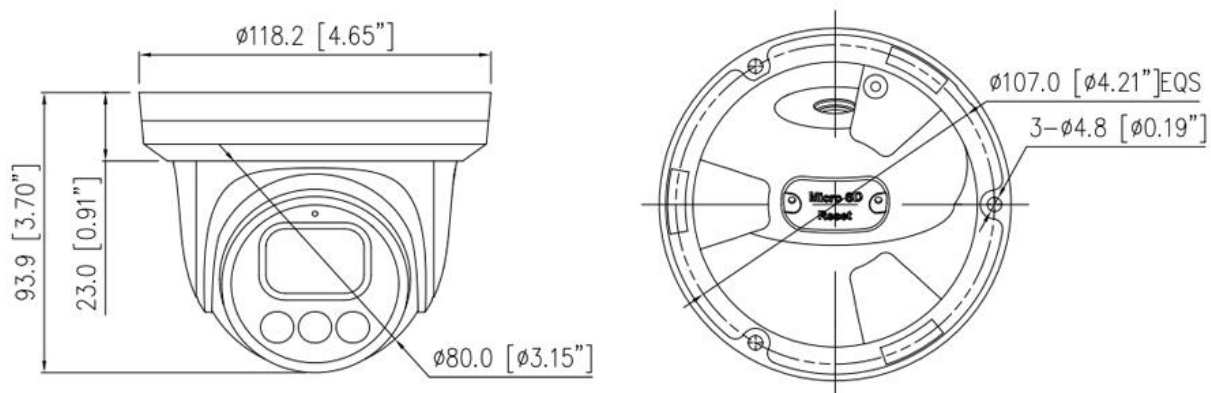

Dimensions (mm)

Accessories

Optional:

IK-AJ46M Junction Box	IK-ACC03 Pendant Cap	IK-AC02 Ceiling Bracket	IK-AW01 Corner Mount
IK-AW02 Wall Mount	IK-AP01 Pole Mount	IK-ACR02 Corner Mount