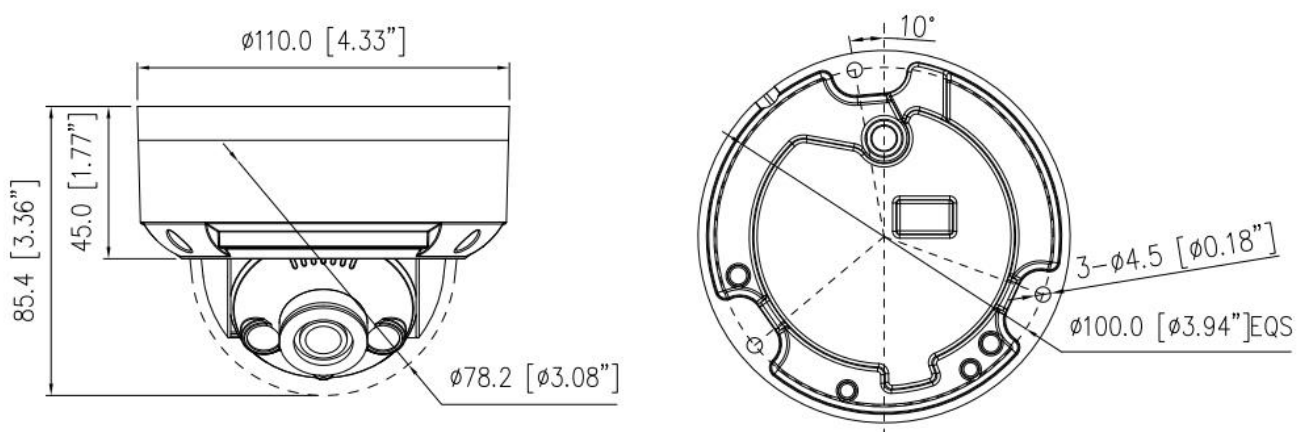

## Specification

Camera				
Image Sensor	1/2.7" Progressive Scan CMOS			
Max. Resolution	8MP, 3840(H) × 2160(V)			
Electronic Shutter	Auto/Manual, 1/5 to 1/20,000s			
Min. illumination	Color: 0.01 Lux @ (F1.6, AGC ON), B/W: 0 Lux with IR			
Day & Night	IR cut filter			
Wide Dynamic Range	True WDR			
Angle Adjustment	Pan: 0° to 335°, Tilt: 0° to 75°, Rotation: 0° to 350°			
Lens				
Lens Type	Fixed focal			
Iris	Fixed Iris			
Focal Length	2.8 mm, 4 mm			
Max. Aperture	F2.0 / F1.6			
Field of View (FOV)	2.8 mm - H: 105°, V: 56° 4 mm - H : 91.5°, V: 46.3°			
DORI Distance				
Lens	Detect	Observe	Recognize	Identify
2.8 mm	89 m (292 ft)	35.6 m (116.8 ft)	17.8 m (58.4 ft)	8.9 m (29.2 ft)
4 mm	113 m (370.7 ft)	45.2 m (148.3 ft)	22.6 m (74.1 ft)	11.3 m (37.1 ft)
DORI (Detect, Observe, Recognize, and Identify) is a standard system (EN-62676-4) for defining the ability of a person viewing the video to distinguish persons or objects within a covered area. The numbers in this table do not reflect intelligent function distances.				
Illuminator				
Illuminator Type	IR			
Illumination Distance	Up to 30 m (98.4 ft)			
Illumination On/Off Control	Auto/Manual			
IR wavelength	850 nm			
Intelligent Analytics				
Multi-Object Detection	Supports face, human, vehicle detection			
Intelligent Analysis	Intrusion, Single line crossing, Double line crossing, Loitering, Wrong-way, Illegal parking, and Smart motion detection			

## Dimensions (mm)