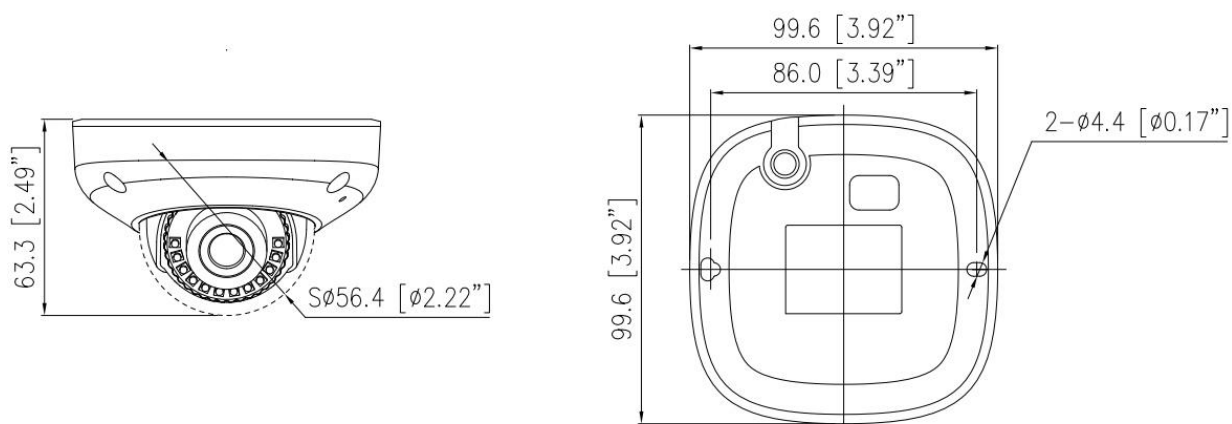

Dimensions (mm)

Accessories

Optional:

IK-AJ47 Junction Box	IK-ACC04 Pendant Cap	IK-AC02 Ceiling Bracket	IK-AW01 Corner Mount
IK-AW02 Wall Mount	IK-AP01 Pole Mount	IK-ACR02 Corner Mount