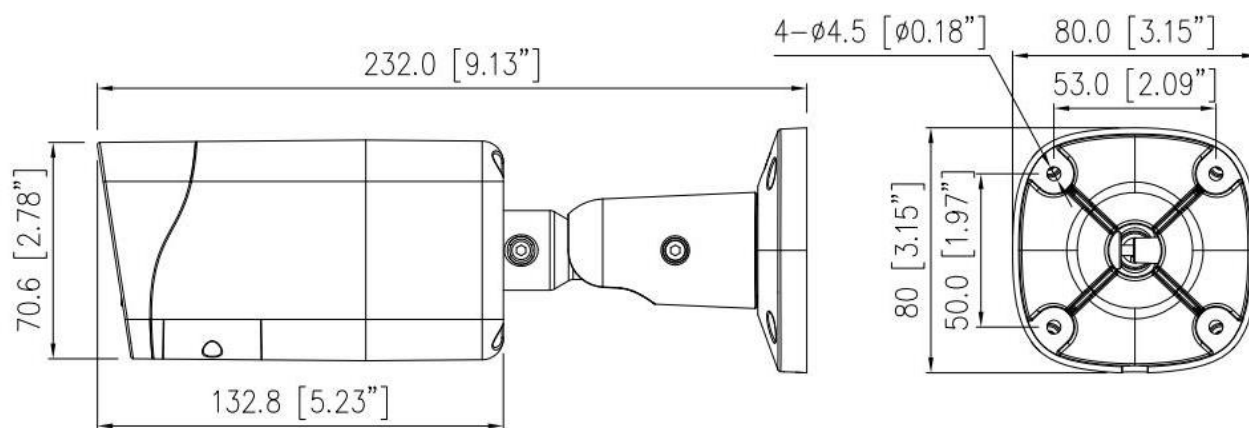

Security	IP address filter, HTTPS, Illegal login lock, IEEE 802.1x
Web Viewer	<IE11, Chrome, Firefox, Microsoft Edge
<b>Interface</b>	
Network Interface	1 Ethernet (10/100 Base-T) RJ-45 Connector
Audio Interface	1ch Input, 1ch Output
Alarm Interface	1ch Input, 1ch Output
SD Card Slot	Built-in, up to 1TB
Reset Button	Supported
<b>General</b>	
Language	English, Chinese, Traditional Chinese, Polish, Italian, Portuguese, Spanish, Russian, French, Czech, Hungarian, Japanese, Korean. Default: English
Power Supply	12 VDC (-15% to +25%)/PoE (802.3af)
Power Consumption	Typical: 2.5 W (IR off, 12 VDC) / approx. 3.2 W (PoE) Max: 6.0 W (IR on, 12 VDC) / approx. 7.5 W (PoE)
Operating Temperature	-30°C to 60°C (-22°F to 140°F )
Operating Humidity	Less than 90% RH
Ingress Protection	IP67
Certifications	CE-EMC - EN 55032, EN IEC 61000-6-3, EN IEC 61000-3-2, EN 61000-3-3, EN 55035, EN 50130-4 FCC 47 CFR Part 15 Subpart B
Material	Aluminum alloy body
Dimensions	232 × 80 × 80 mm (9.13 × 3.15 × 3.15 inch)
Net Weight	0.78 kg (1.72 lb)

## Dimensions (mm)