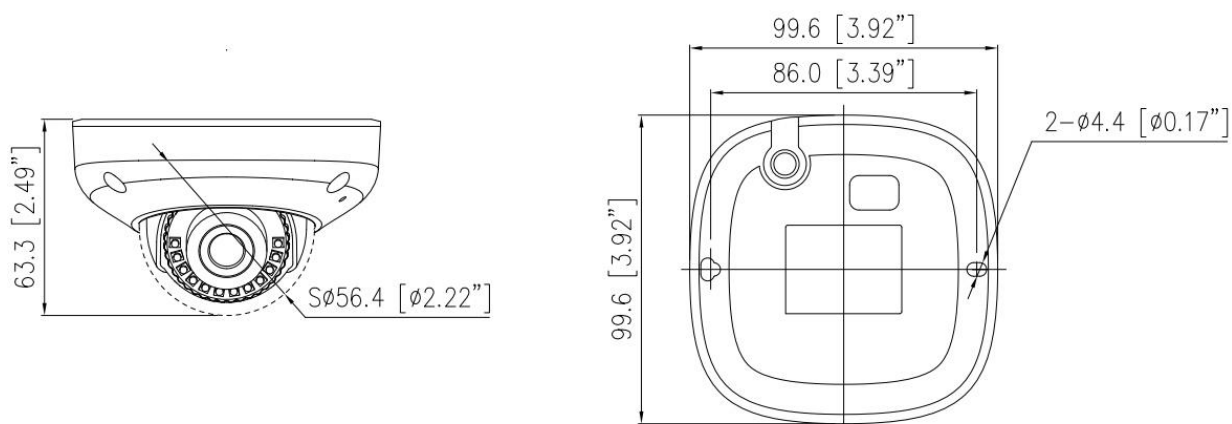

## Specification

Camera				
Image Sensor	1/2.7" Progressive Scan CMOS			
Max. Resolution	5MP, 2880(H) × 1620(V)			
Electronic Shutter	Auto/Manual, 1/5 to 1/20,000s			
Min. illumination	Color: 0.01 Lux @ (F1.6, AGC ON), B/W: 0 Lux with IR			
Day & Night	IR cut filter			
Wide Dynamic Range	True WDR			
Angle Adjustment	Pan: ±45°, Tilt: 0° to 72°, Rotation: 0° to 360°			
Lens				
Lens Type	Fixed focal			
Iris	Fixed Iris			
Focal Length	2.8 mm, 4 mm optional			
Max. Aperture	F2.0 / F1.6			
Field of View (FOV)	2.8 mm: - H: 105.5°, V: 56.3° 4 mm: - H: 91.8°, V: 46.3°			
DORI Distance				
Lens	Detect	Observe	Recognize	Identify
2.8 mm	68 m (223.1 ft)	27.2 m (89.2 ft)	13.6 m (44.6 ft)	6.8 m (22.3 ft)
4 mm	96 m (315.0 ft)	38.4 m (126.0 ft)	19.2 m (63.0 ft)	9.6 m (31.5 ft)
DORI (Detect, Observe, Recognize, and Identify) is a standard system (EN-62676-4) for defining the ability of a person viewing the video to distinguish persons or objects within a covered area. The numbers in this table do not reflect intelligent function distances.				
Illuminator				
Illuminator Type	IR			
Illumination Distance	Up to 30 m (98.4 ft)			
Illumination On/Off Control	Auto/Manual			
IR wavelength	850 nm			
Intelligent Analytics				
Multi-Object Detection	Supports face, human, vehicle detection and capture			
Intelligent Analysis	Intrusion, Single line crossing, Double line crossing, Loitering, Wrong-way, Illegal parking and Smart motion detection			

## Dimensions (mm)