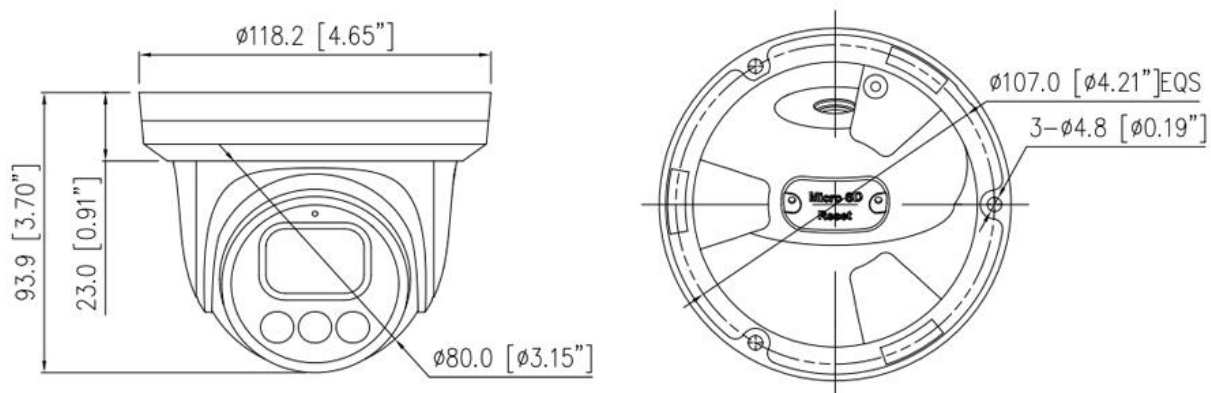

Web Viewer	<IE11, Chrome, Firefox, Microsoft Edge
<b>Interface</b>	
Network Interface	1 Ethernet (10/100 Base-T) RJ-45 Connector
Built-in Microphone	Supported
Audio Interface	1ch Input, 1ch Output
Alarm Interface	1ch Input, 1ch Output
SD Card Slot	Built-in, up to 1 TB
Reset Button	Supported
<b>General</b>	
Language	English, Chinese, Traditional Chinese, Polish, Italian, Portuguese, Spanish, Russian, French, Czech, Hungarian, Japanese, Korean. Default: English
Power Supply	DC12V (-15% to +25%)/PoE (802.3af)
Power Consumption	Typical: 3.3 W (12 VDC) / approx. 4.2 W (PoE) Max (IR on): 7 W (12 VDC) / approx. 8.8 W (PoE)
Operating Temperature	-40°C to 60°C (-40°F to 140°F )
Operating Humidity	Less than 90% RH
Ingress Protection	IP66
Certifications	CE-EMC - EN 55032, EN IEC 61000-6-4, EN IEC 61000-3-2, EN 61000-3-3, EN 55035, EN 50130-4 FCC 47 CFR Part 15 Subpart B
Material	Aluminum alloy body + plastic
Dimensions	φ118.2 × 93.9 mm (4.65 × 3.7 inch)
Net Weight	0.55 kg (1.21 lb)

## Dimensions (mm)