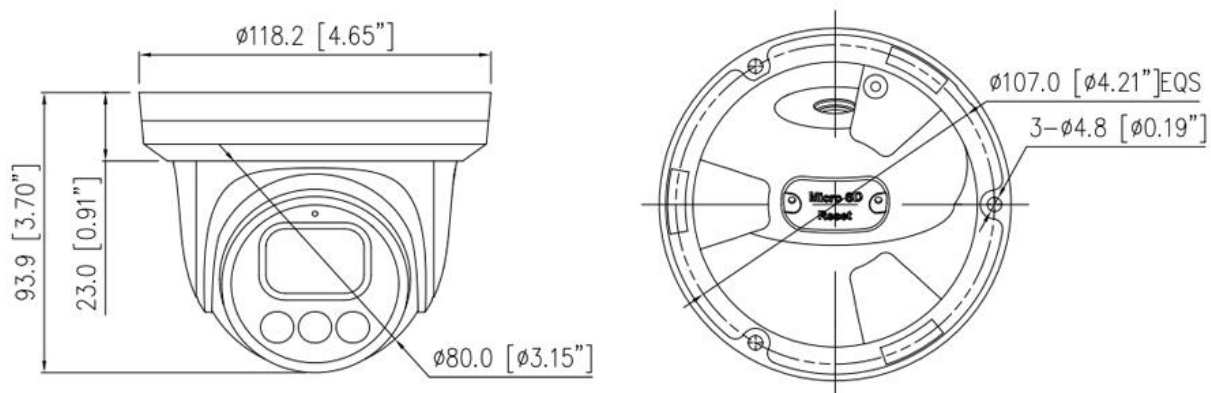

Security	IP address filter, HTTPS, Illegal login lock, IEEE 802.1x
Web Viewer	<IE11, Chrome, Firefox, Microsoft Edge
<b>Interface</b>	
Network Interface	1 Ethernet (10/100 Base-T) RJ-45 Connector
Built-in Microphone	Supported
Audio Interface	1ch Input, 1ch Output
Alarm Interface	1ch Input, 1ch Output
SD Card Slot	Built-in, up to 1TB
Reset Button	Supported
<b>General</b>	
Language	English, Chinese, Traditional Chinese, Polish, Italian, Portuguese, Spanish, Russian, French, Czech, Hungarian, Japanese, Korean. Default: English
Power Supply	12 VDC (-15% to +25%)/PoE (802.3af)
Power Consumption	Typical: 2 W (IR off, 12 VDC) / approx. 2.5 W (PoE) Max: 5 W (Light on, 12 VDC) / approx. 6.3 W (PoE)
Operating Temperature	-30°C to 60°C (-22°F to 140°F )
Operating Humidity	Less than 90% RH
Ingress Protection	IP66
Certifications	CE-EMC - EN 55032, EN IEC 61000-6-3, EN IEC 61000-3-2, EN 61000-3-3, EN 55035, EN 50130-4 FCC 47 CFR Part 15 Subpart B
Material	Aluminum alloy body + Plastic
Dimensions	φ118.2 × 93.9 mm (φ4.65 × 3.7 inch)
Net Weight	0.54 kg (1.19 lb)

## Dimensions (mm)