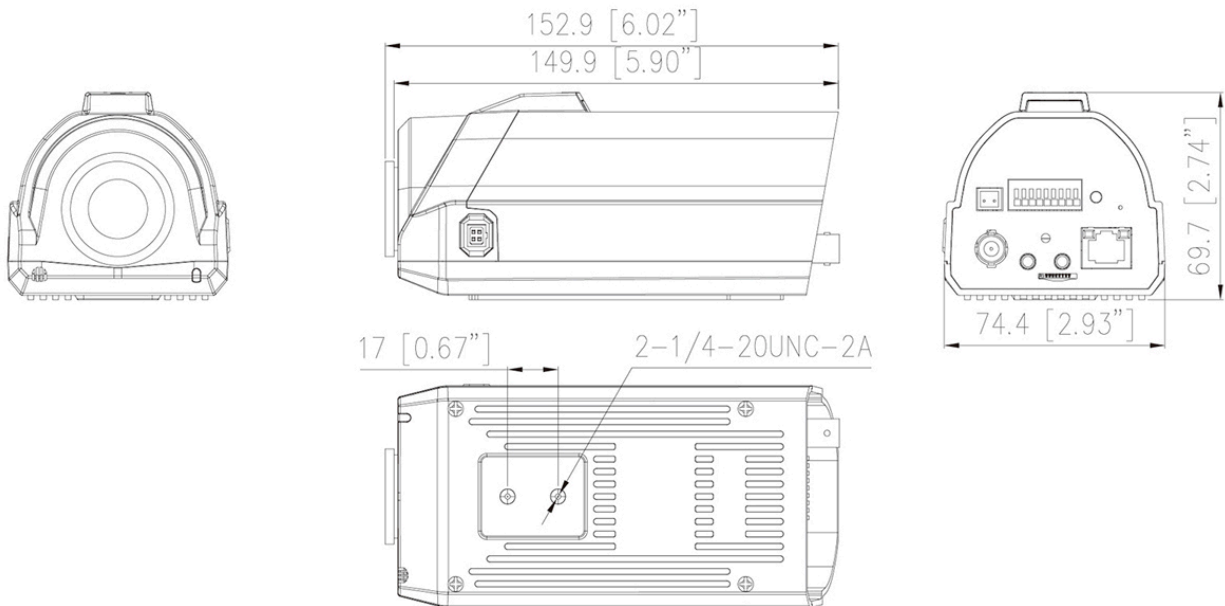

SD Card Slot	Built-in microSD card slot, up to 1 TB
Reset Button	Supported
General	
Language	English, Chinese, Traditional Chinese, Polish, Italian, Portuguese, Spanish, Russian, French, Czech, Hungarian, Japanese, Korean. Default: English
Power Supply	12 VDC / 24 VAC (-10% to +25%) / PoE (802.3af)
Power Consumption	Typical: 4 W (12 VDC) / approx. 5.8 W (PoE) Max (Focusing): 6.4 W (12 VDC) / approx. 8.2 W (PoE)
Operating Temperature	-30°C to 60°C (-22°F to 140°F)
Operating Humidity	Less than 90% RH
Ingress Protection	N/A
Certifications	CE-EMC - EN 55032, EN IEC 61000-6-4, EN IEC 61000-3-2, EN 61000-3-3, EN 55035, EN 50130-4 FCC 47 CFR Part 15 Subpart B
Material	Aluminum alloy
Dimensions	152.9 × 74.4 × 69.7 mm (6.02 × 2.93 × 2.74 inch)
Net Weight	Approx. 0.4 kg (0.88 lb)

Dimensions (mm)