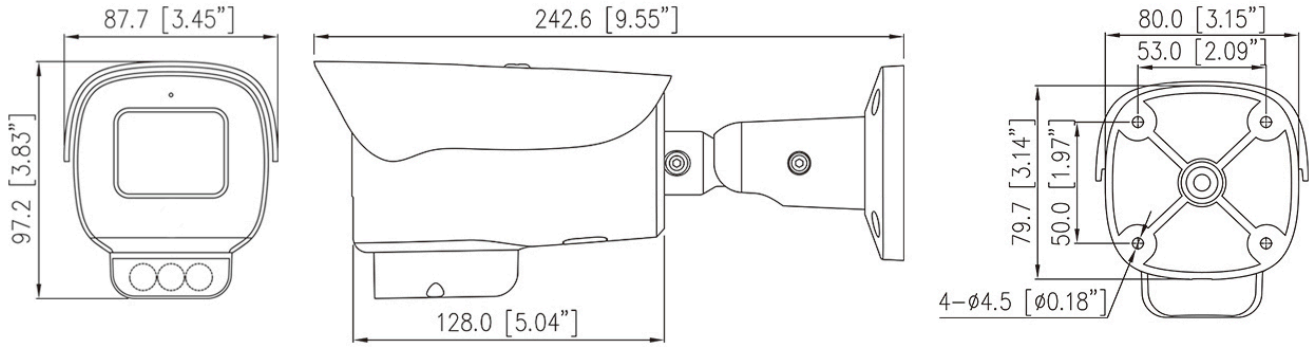

Built-in Microphone	Supported
Built-in Speaker	Supported
Audio Interface	1ch Input, 1ch Output
Alarm Interface	1ch Input, 1ch Output
SD Card Slot	Built-in, up to 256 GB
Reset Button	Supported

### General

Language	English, Chinese, Traditional Chinese, Polish, Italian, Portuguese, Spanish, Russian, French, Czech, Hungarian, Japanese, Korean. Default: English
Power Supply	12 VDC (-15% to +25%) / PoE (802.3af)
Power Consumption	Max 9.5 W
Operating Temperature	-40°C to 55°C (-40°F to 131°F )
Operating Humidity	Less than 95% RH
Ingress Protection	IP66
Certifications	CE-EMC - EN 55032, EN IEC 61000-6-3, EN IEC 61000-3-2, EN 61000-3-3, EN 55035, EN 50130-4 FCC 47 CFR Part 15 Subpart B
Material	Aluminum alloy + plastic
Dimensions	242.6 × 87.7 × 97.2 mm (9.55 × 3.45 × 3.83 inch)
Net Weight	Approx. 0.9 kg (1.98 lb)

## Dimensions (mm)