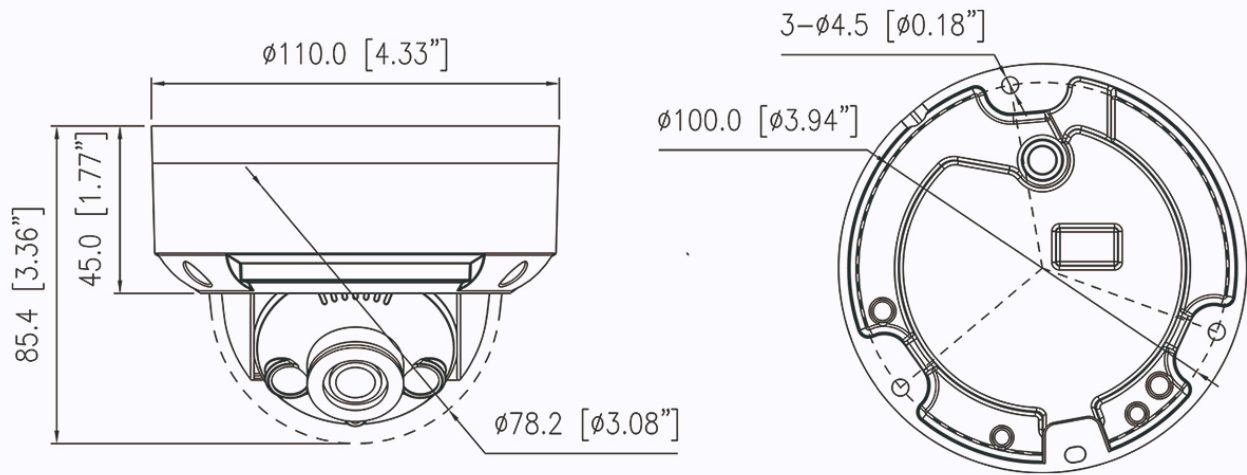

## Key Features

- 1/2.7" progressive scan CMOS
- Max. 5MP(2880×1620) @25/30fps resolution
- Supports face, human, and vehicle detection & capture.
- Intelligent analytics: Intrusion, smart motion detection, single line crossing, double line crossing, loitering, wrong-way detection, illegal parking, and people counting.
- True WDR(120dB), 3D DNR, ROI, HLC, BLC, Defog
- 1/1 audio in/out, 1/1 alarm in/out
- Built-in SD card slot, up to 1TB microSD card
- Smart IR distance up to 30m
- IP67, IK10-rated housing

Interface	
Network Interface	1 × Ethernet (10/100 Base-T), RJ-45 connector
Audio Interface	1ch Input, 1ch Output
Alarm Interface	1ch Input, 1ch Output
SD Card Slot	Built-in microSD card slot, up to 1 TB
Reset Button	Supported
General	
Language	English, Chinese, Traditional Chinese, Polish, Italian, Portuguese, Spanish, Russian, French, Czech, Hungarian, Japanese, Korean. Default: English
Power Supply	12 VDC (-15% to +25%)/PoE (802.3af)
Power Consumption	Typical: 2.0 W (IR off, 12 VDC) / approx. 2.5 W (PoE) Max: 4.5 W (IR on, 12 VDC) / approx. 5.7 W (PoE)
Operating Temperature	-30°C to 60°C (-22°F to 140°F )
Operating Humidity	Less than 95% RH
Ingress Protection	IP67 (housing), IK10
Certifications	CE-EMC - EN 55032, EN IEC 61000-6-3, EN IEC 61000-3-2, EN 61000-3-3, EN 55035, EN 50130-4 FCC 47 CFR Part 15 Subpart B
Material	Aluminum alloy body, bubble: plastic
Dimensions	φ110 × 85.4 mm (φ4.33 × 3.36 inch)
Net Weight	Approx. 475 g (1.05 lb)
DORI Distance (EN62676-4 standard)	
Detect	2.8 mm: 68 m (223.1 ft) / 4 mm: 96 m (315.0 ft)
Observe	2.8 mm: 27.2 m (89.2 ft) / 4 mm: 38.4 m (126.0 ft)
Recognize	2.8 mm: 13.6 m (44.6 ft) / 4 mm: 19.2 m (63.0 ft)
Identify	2.8 mm: 6.8 m (22.3 ft) / 4 mm: 9.6 m (31.5 ft)

## Dimensions (mm)