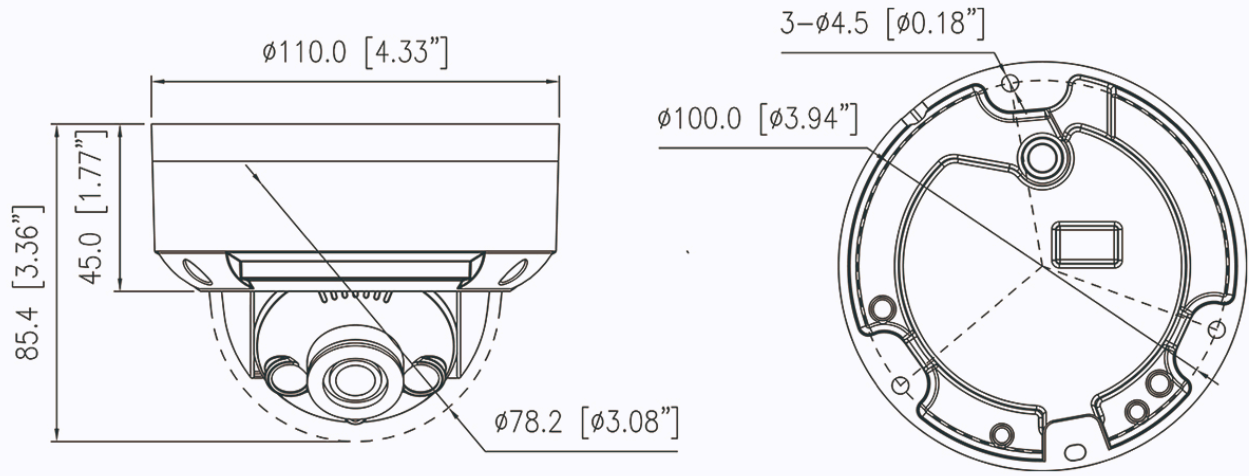

Dimensions (mm)

Accessories

Optional:

IK-AJ56 Junction Box	IK-AW382A Wall Mount	IK-ACC02 Pendant Cap	IK-AC02 Ceiling Mount
IK-AW01 Wall Mount	IK-AW02 Wall Mount	IK-AP01 Pole Mount	IK-ACR02 Corner Mount