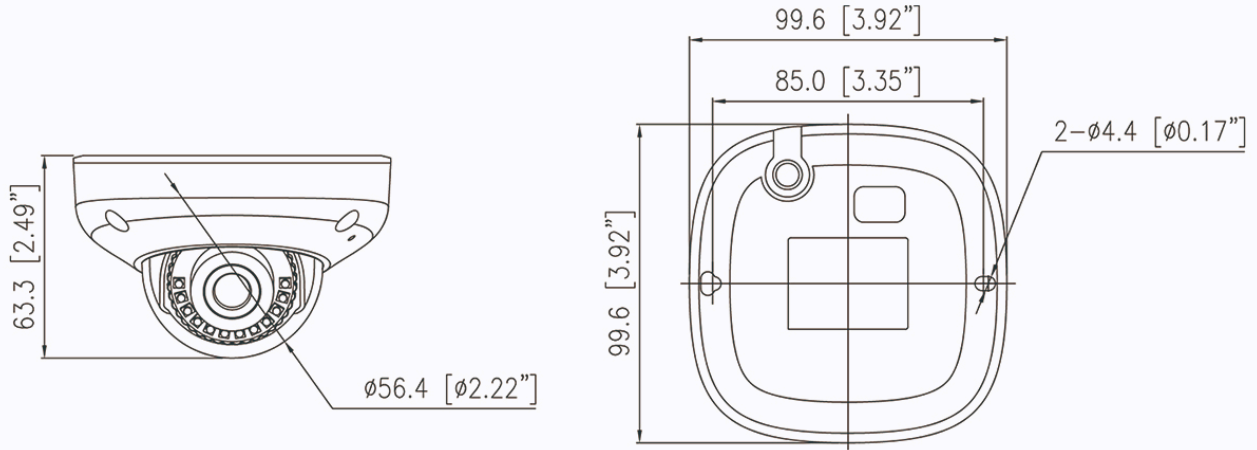

## Key Features

- 1/2.7" progressive scan CMOS
- Max. 8MP(3840 × 2160) @25fps resolution
- Supports face, human, and vehicle detection.
- Intelligent analytics: Intrusion, smart motion detection, single line crossing, double line crossing, loitering, wrong-way detection, illegal parking, and people counting.
- True WDR(120dB), 3D DNR, ROI, HLC, BLC, Defog
- Built-in microphone, 1/1 audio in/out, 1/1 alarm in/out
- Built-in SD card slot, up to 1TB microSD card
- Smart IR distance up to 30m
- IP67, IK10-rated housing

Interface	
Network Interface	1 × Ethernet (10/100 Base-T), RJ-45 connector
Built-in Microphone	Supported
Audio Interface	1ch Input, 1ch Output
Alarm Interface	1ch Input, 1ch Output
SD Card Slot	Built-in microSD card slot, up to 1 TB
Reset Button	Supported
General	
Language	English, Chinese, Traditional Chinese, Polish, Italian, Portuguese, Spanish, Russian, French, Czech, Hungarian, Japanese, Korean. Default: English
Power Supply	12 VDC (-15% to +25%)/PoE (802.3af)
Power Consumption	Typical: 2.5 W (IR off, 12 VDC) / approx. 3.2 W (PoE) Max: 4.5 W (IR on, 12 VDC) / approx. 5.7 W (PoE)
Operating Temperature	-30°C to 60°C (-22°F to 140°F )
Operating Humidity	Less than 95% RH
Ingress Protection	IP67 (housing), IK10
Certifications	CE-EMC - EN 55032, EN IEC 61000-6-3, EN IEC 61000-3-2, EN 61000-3-3, EN 55035, EN 50130-4 FCC 47 CFR Part 15 Subpart B
Material	Aluminum alloy body, bubble: plastic
Dimensions	99.6 × 99.6 × 63.3 mm (3.92 × 3.92 × 2.49 inch)
Net Weight	Approx. 478 g (1.05 lb)
DORI Distance (EN62676-4 standard)	
Detect	2.8 mm: 89 m (292 ft) / 4 mm: 113 m (370.7 ft)
Observe	2.8 mm: 35.6 m (116.8 ft) / 4 mm: 45.2 m (148.3 ft)
Recognize	2.8 mm: 17.8 m (58.4 ft) / 4 mm: 22.6 m (74.1 ft)
Identify	2.8 mm: 8.9 m (29.2 ft) / 4 mm: 11.3 m (37.1 ft)

## Dimensions (mm)