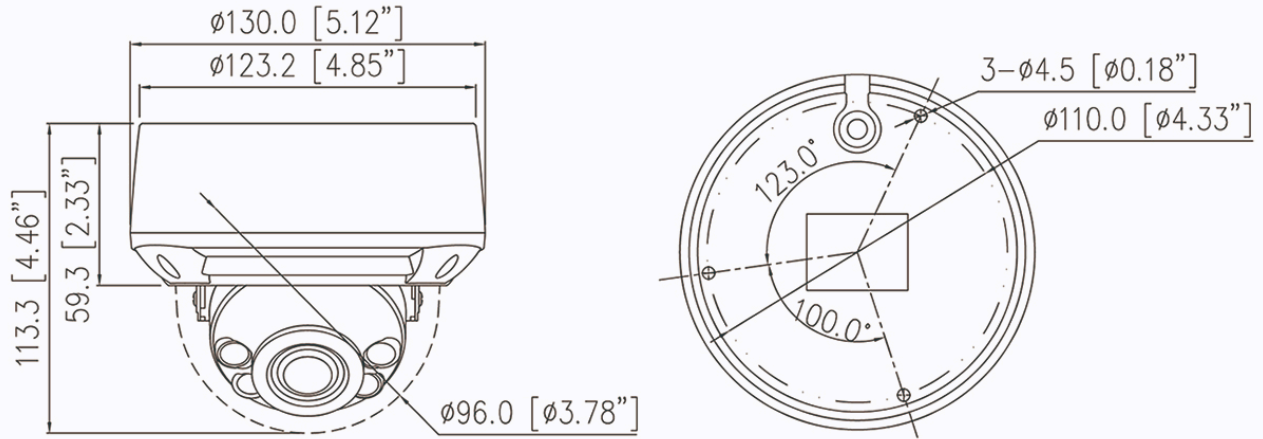

## Key Features

- 1/1.8" STARVIS™ CMOS
- Max. 8MP(3840×2160) @25/30fps resolution
- 3.6 to 11 mm motorized focal lens
- Supports face, human, and vehicle detection & capture.
- Supports human and vehicle attribute detection.
- Intelligent analytics: Intrusion, smart motion detection, single line crossing, double line crossing, loitering, wrong-way detection, area people limit, perimeter detection, illegal parking, running detection, fall detection, fight detection, and people counting.
- True WDR (120dB), 3D DNR, ROI, Defog, HLC
- Smart IR distance up to 50 m
- 1/1 audio input/output, 1/1 alarm input/output
- Built-in microSD card slot (up to 1 TB)
- IP67, IK10 protection

## Dimensions (mm)