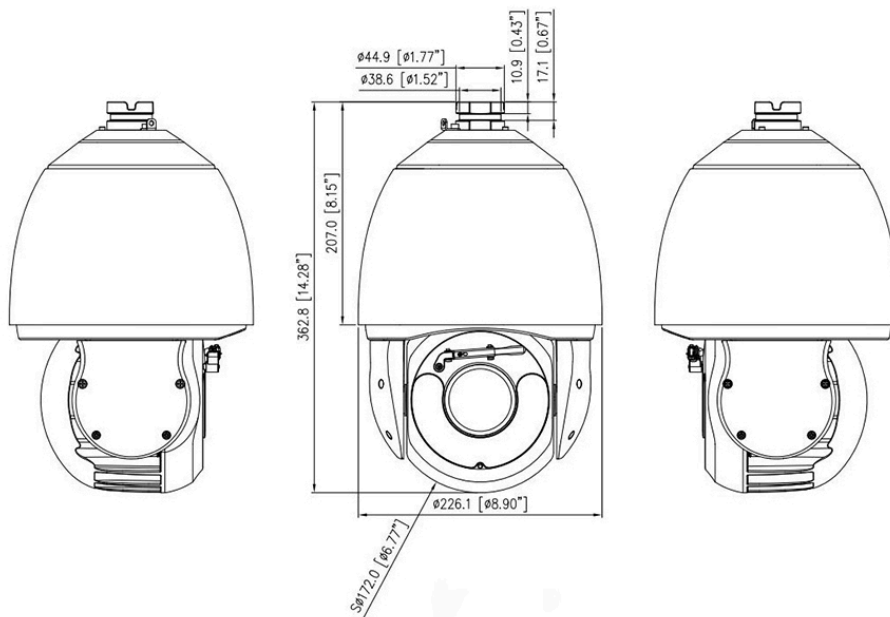

### PTZ

Pan/Tilt Range	Pan: 0° to 360° endless, Tilt: -10° to +90° (auto-flip)
Pan Speed	Pan speed: 0.1° to 300°/s, preset speed: 300°/s
Tilt Speed	Tilt speed: 0.1° to 300°/s, preset speed: 300°/s
Preset Accuracy	$\leq 0.2^\circ$
Preset	400
Track	6 Track
Scan	12 Scan
Tour	12 Tour (up to 32 presets each tour)
Intelligent Tracking	Supported Object auto tracking (Person/Vehicle)
Power-Off Memory	Supported
3D Positioning	Supported
PTZ Status Display	Supported

## Dimensions (mm)