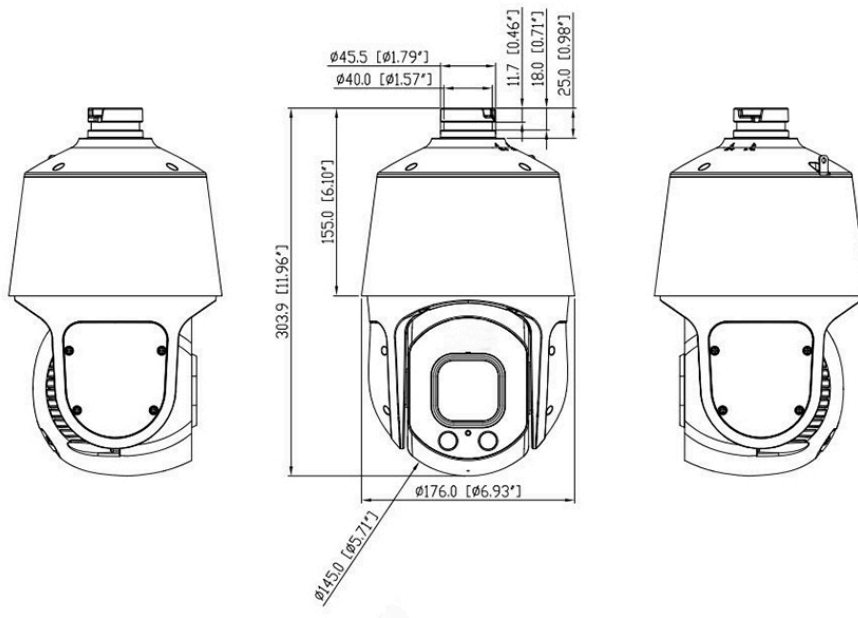

Ingress Protection	IP67/IK10 (housing), NEMA 4X (optional)
Certifications	CE-EMC - EN 55032, EN IEC 61000-6-3, EN IEC 61000-3-2, EN 61000-3-3, EN 55035, EN 50130-4 CE-LVD- EN IEC 62368-1 FCC 47 CFR Part 15 Subpart B
Material	Metal
Dimensions	φ176.0 × 303.9 mm (φ6.93 × 11.96 inch)
Net Weight	4 kg (8.82 lb)

DORI Distance (EN62676-4 standard)

Detect	103 to 3,090 m (337.93 to 10,137.8 ft)
Observe	41.2 to 1,236 m (135.17 to 4,055.1 ft)
Recognize	20.6 to 618 m (67.59 to 2,027.6 ft)
Identify	10.3 to 309 m (33.79 to 1,013.8 ft)

Dimensions (mm)