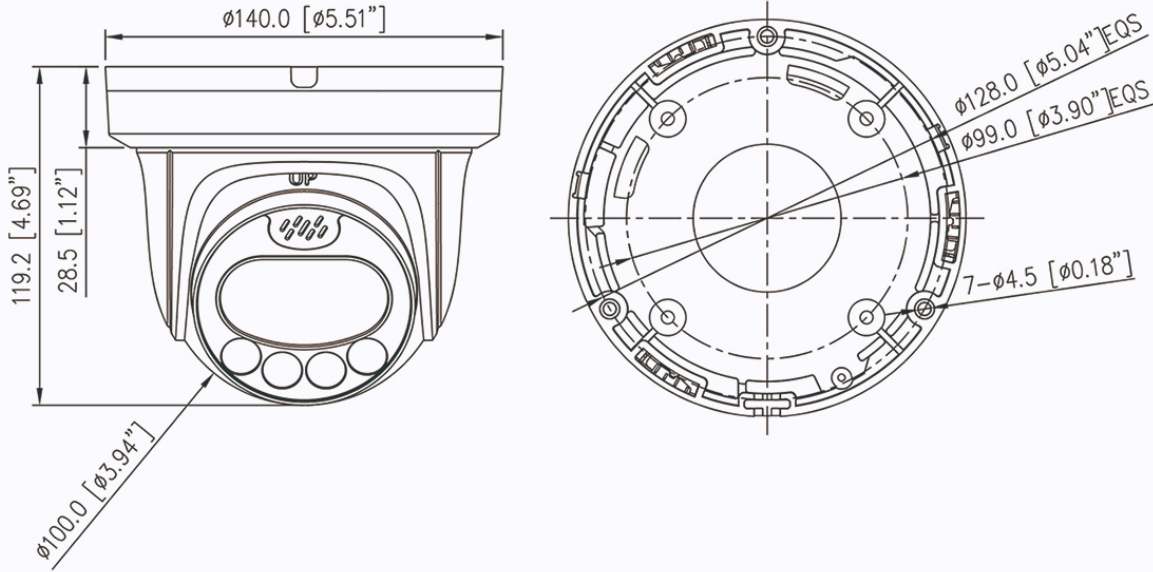

Built-in Microphone	Supported
Built-in Speaker	Supported
Audio Interface	1ch Input, 1ch Output
Alarm Interface	1ch Input, 1ch Output
SD Card Slot	Built-in, up to 256 GB
Reset Button	Supported

### General

Language	English, Chinese, Traditional Chinese, Polish, Italian, Portuguese, Spanish, Russian, French, Czech, Hungarian, Japanese, Korean. Default: English
Power Supply	12 VDC (-15% to +25%) / PoE (802.3af)
Power Consumption	Max 10.5 W
Operating Temperature	-40°C to 55°C (-40°F to 131°F )
Operating Humidity	Less than 95% RH
Ingress Protection	IP66
Certifications	CE-EMC - EN 55032, EN IEC 61000-6-3, EN IEC 61000-3-2, EN 61000-3-3, EN 55035, EN 50130-4 FCC 47 CFR Part 15 Subpart B
Material	Aluminum alloy body, Decoration ring: plastic
Dimensions	φ140 × 119.2 mm (5.51 × 4.69 inch)
Net Weight	Approx. 0.9 kg (1.98 lb)

## Dimensions (mm)