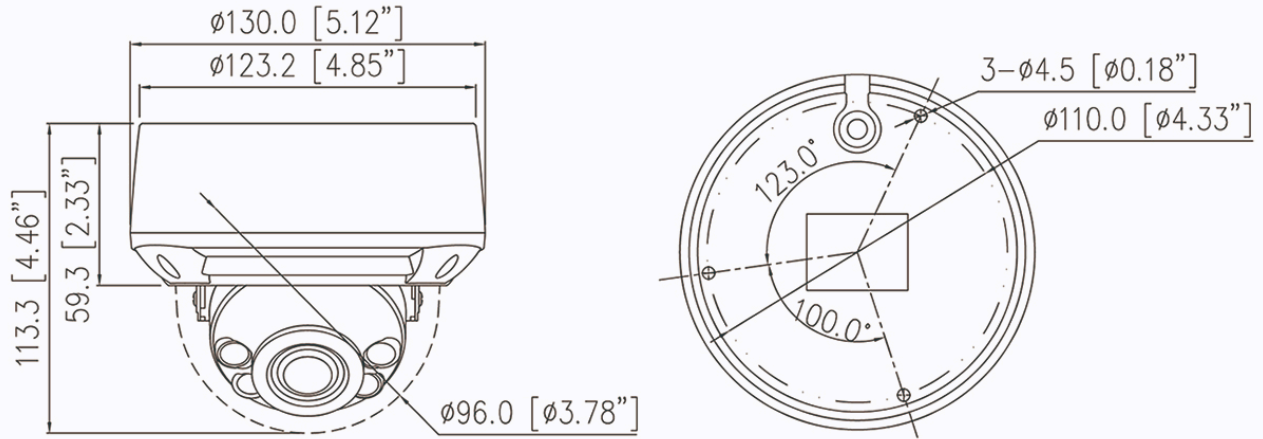

## Key Features

- 1/3" progressive scan CMOS
- Max. 4MP (2560 × 1440) @25/30fps resolution
- 2.7 to 13.5 mm motorized varifocal lens
- Supports face, human, and vehicle detection.
- Intelligent analytics: Intrusion, smart motion detection, single line crossing, double line crossing, loitering, wrong-way detection, illegal parking, and people counting.
- DWDR, 3D DNR, ROI, HLC, BLC, Defog
- Smart IR illumination, distance up to 40m
- Built-in microphone and microSD card slot (up to 1 TB)
- IP67, IK10-rated housing

## Specifications

Camera	
Image Sensor	1/3" Progressive Scan CMOS
Max Resolution	4MP, 2560(H) × 1440(V)
Shutter Speed	1/5 to 1/20,000s
Min Illumination	Color: 0.01 Lux @ (F1.6, AGC ON), B/W: 0.005 Lux @ (F1.6, AGC ON), 0 Lux with illuminator on
Day & Night	Auto (ICR)
Angle Adjustment	Pan: 0° to 355°, Tilt: 0° to 75°, Rotation: 0° to 355°
Lens	
Lens Type	Varifocal lens, motorized focal
Focal Length	2.7 to 13.5 mm
Max. Aperture	F1.6
Field of View (FOV)	H: 90° to 29.8°, V: 48.3° to 16.8°
Iris	Fixed Iris
Illuminator	
Type	IR
IR wavelength	850 nm
Distance	Up to 40 m (131.2 ft)
Control	Auto/Manual
Intelligent Analytics	
AI Multi-Target	Supports face, human, and vehicle detection.
Intelligent Analysis	Intrusion, smart motion detection, single line crossing, double line crossing, loitering, wrong-way detection, and illegal parking. - Supports accurate target classification (human/vehicle)
People Counting	Supported
Video & Audio	
Number of Streams	3 Streams
Resolution	Stream1: 2560×1440, 2304×1296, 1920×1080, 1280×720 Stream2: D1, VGA, CIF Stream3: VGA, CIF, QVGA
Frame Rate	Up to 25/30fps
Bit Rate Control	CBR/VBR

## Dimensions (mm)