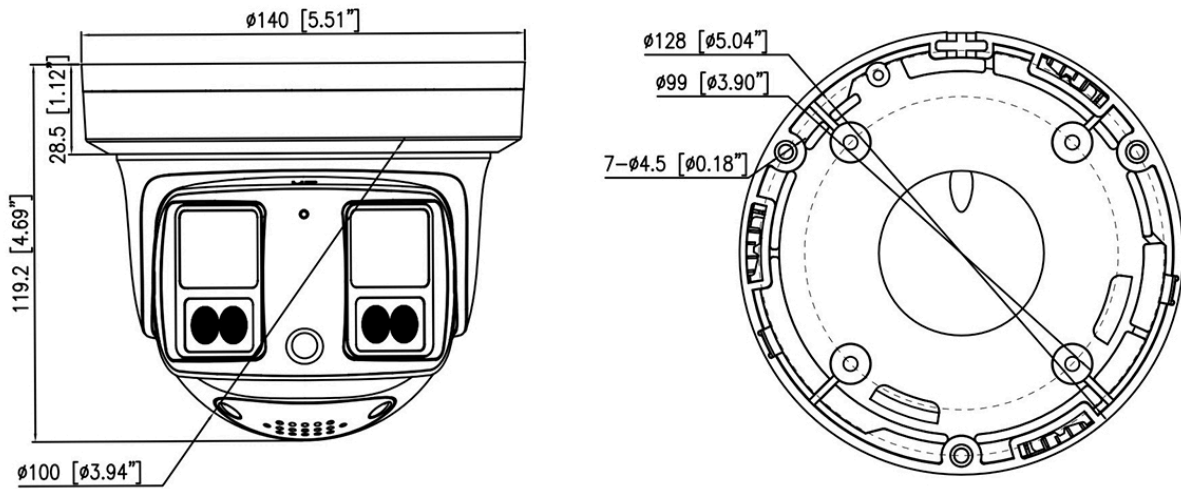

Observe	21.2 m (69.6 ft)
Recognize	10.6 m (34.8 ft)
Identify	5.3 m (17.4 ft)

Dimensions (mm)

Accessories

Optional:

IK-AJ45G Junction Box	IK-ACC06 Pendant Cap	IK-AC02 Ceiling Mount	IK-AW01 Wall Mount
IK-AW02 Wall Mount	IK-AP01 Pole Mount	IK-ACR02 Corner Mount